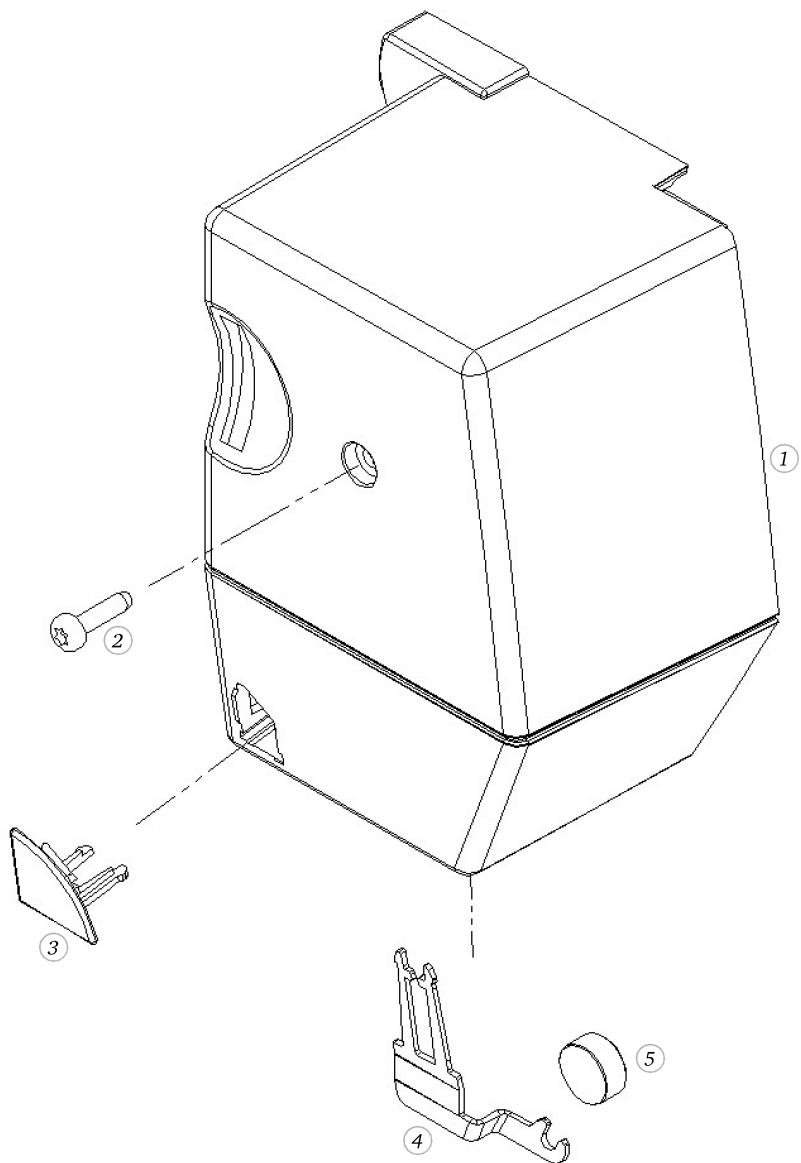

BERNINA aurora 430

Head cover

Pos	Item number	Description
1	0309177300	HEAD COVER PREASS ASA
2	0078865045	Socket Pan Head Thread Forming Screws M4x16 DIN7500 - BN13916 Art-No. 2027615
3	0301007000	THREAD CUTTER CPL
4	0338537002	LENS SUPPORT A180 - A730
5	0079795201	Cap