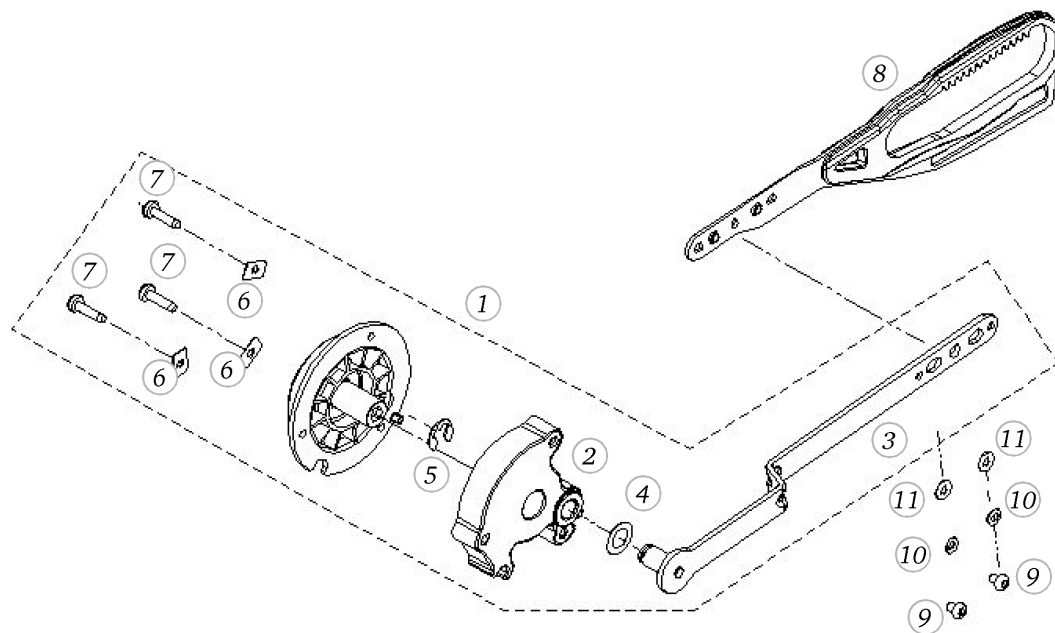

Hook driving system

Pos	Item number	Description
1	0304497002	Base Shaft/Hook Drive Crank - Replacement Set
2	0312225000	HOOK DRIVE CRANK
3	0309147000	CRANK ARM CPL
4	23228653++	WASHER 7.2x12x0.1
5	23501753++	Circlip For Shafts d1 5 DIN6799 - BN809 Art-No.1284665
6	0301995000	WASHER
7	0078865035	Socket Pan Head Thread Forming Screws M3x10 DIN7500 - BN13916 Art-No. 2027550
8	0301575200	TOOTHED RACK FORK
9	0032465008	Socket Button Head Screws M3x4.5 screw head after BN6404
10	22951923++	Flat Washer d3.2/D 7xs0.5
11	23225753++	Curved Spring Washers M3 DIN 137 A - BN795 Art-No. 1280317