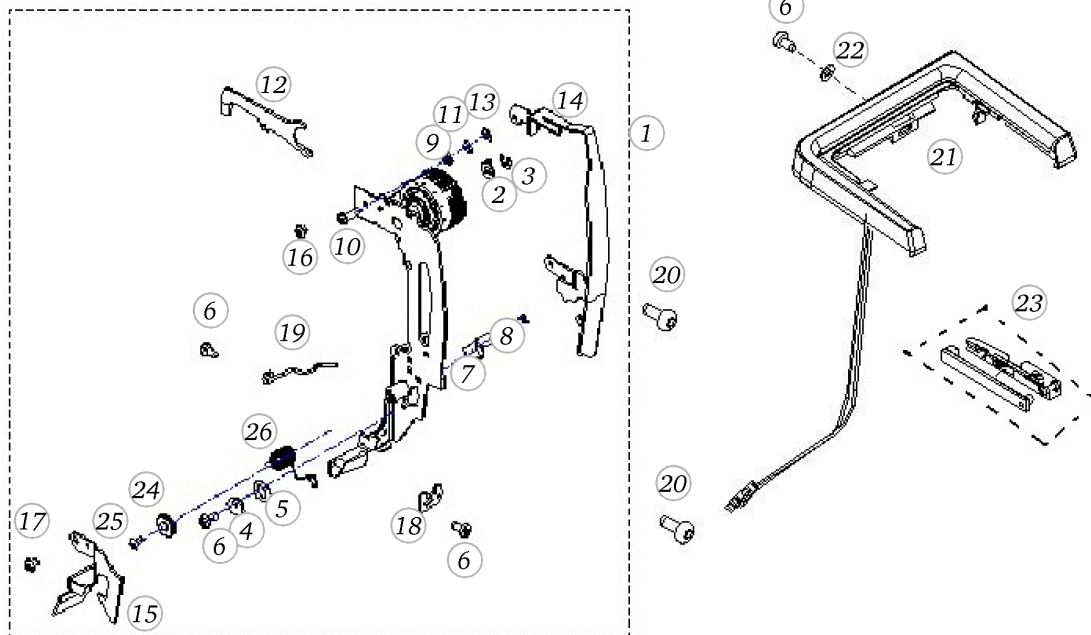

Pos	Item number	Description
1	0309547500	TAKE UP LEVER COVER CPL. 5,5 M
2	0077985000	STOP DISC
3	23501153++	Circlips For Shafts d1 3.2 DIN6799 - BN809 Art-No.1284649
4	0048355000	Excenter
5	0030735004	O-ring Seal D6.75/d1.78 60±5 IRHD NBR 60,5 / P 60 A+P Ref.Nr. OR 106
6	0078865033	Socket Pan Head Thread Forming Screws M3x6 DIN7500 - BN13916 Art-No. 2027534
7	0310175100	Controlling Flag
8	23500553++	Circlips For Shafts d1 1.5 DIN6799 - BN809 Art-No.1284614
9	22502013++	Hex Jam Nut M3 Din439b
10	0300295100	ADJUSTING SCREW
11	22950313++	Washer d2.5 x D6 x s0.5
12	0049325200	RELEASE FORK
13	0079135003	Circlip d3 2 Quicklock - BN833 Art-No.1292811
14	0309915000	TAKE-UP-LEVER COVER
15	0309935100	COVER REGULATOR
16	0032465109	Socket Button Head Screws M3x3 ISO 7380-1 - BN6404 Art-No. 3645748
17	0032465007	Socket Button Head Screws M3x 4 ISO 7380-1 - BN6404 Art-No. 3148111
18	0082855001	Z-Z LIMITATION 5,5MM
19	0309315000	THREAD HOOK
20	0078865043	Socket Pan Head Thread Forming Screws M4x10 DIN7500 - BN13916 Art-No. 2027593
21	0306837400	CFL-SEWING LIGHT CPL.
22	22951923++	Flat Washer d3.2/D 7xs0.5
23	0323797000	THREAD CUTTER CPL
24	0326395000	Knurled Washer
25	0032465031	Socket Button Head Screws M3x 5 ISO 7380-1 - BN6404 Art-No. 3148113
26	0079545401	Regulator Spring