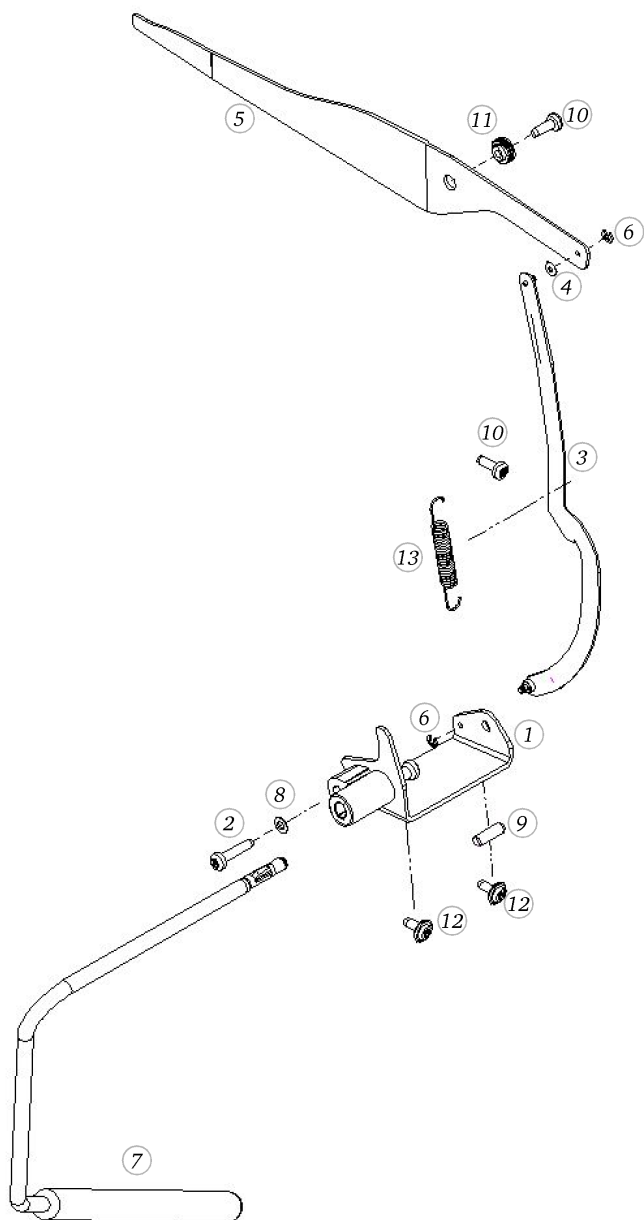

BERNINA aurora 430

Knee lifter (FHS) Free Hand system

Pos	Item number	Description
1	0308607000	FHS BEARING SHEET CPL
2	0078865046	Socket Pan Head Thread Forming Screws M4x20 DIN7500 - BN13916 Art-No. 3070342
3	0310607000	CONNECTING STRAP CPL
4	22951923++	Flat Washer d3.2/D 7xs0.5
5	0308885000	SEESAW
6	23500853++	Circlips For Shafts d1 2.3 DIN6799 - BN809 Art- No.1284630
7	0016357700	Knee Lifter Lever Cpl.
8	22954683++	Flat Washer M4 DIN 433 - BN726 Art-No. 1269577
9	0082255003	CYLINDRICAL PIN Ø5-h8x16
10	0078885043	Button Head Screw Torx Dt M4x10
11	0077675100	Eccentric
12	0078865044	Socket Pan Head Thread Forming Screws M4x12 DIN7500 - BN13916 Art-No. 2027607
13	0078905000	SPRING