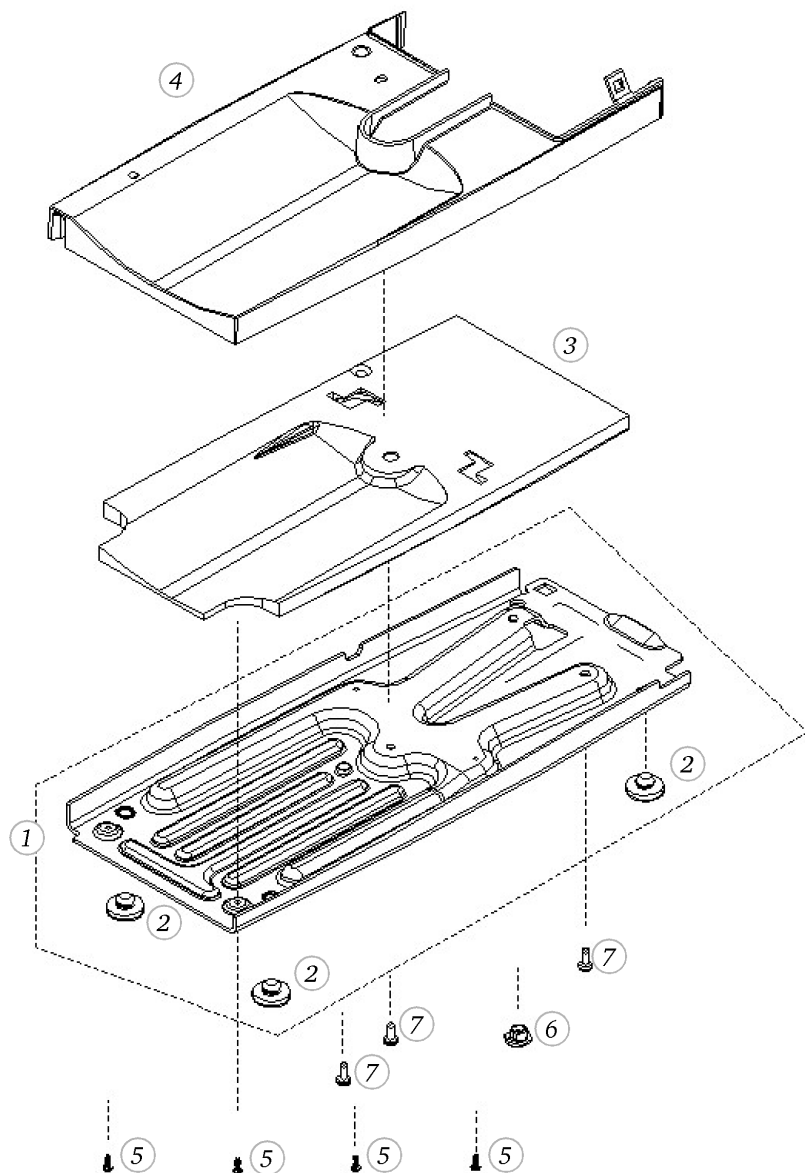

Spare Parts

BERNINA aurora 430

BERNINA aurora 430

Chassis (Inch)

Pos	Item number	Description
1	0309645100	CHASSIS MACHINED
2	0300975101	STITCH PLATE FRAME
3	0310295100	METAL SUPPORT
4	0026045200	SPECIAL BOLT
5	0010475101	PRESSURE PLATE
6	23225753++	Curved Spring Washers M3 DIN 137 A - BN795 Art-No. 1280317
7	22502313++	HEXAGONAL NUT
8	0078865043	Socket Pan Head Thread Forming Screws M4x10 DIN7500 - BN13916 Art-No. 2027593
9	0310507001	STITCHPLATE/STANDARD C
10	0078755200	Clip
10	0078755300	Clip
11	20500223++	Slotted Machine Screw M2x1.8 nickel-plated

Base plate

Pos	Item number	Description
1	0310057000	BASEPLATE ASSEM
2	0003445000	RUBBER FOOT
3	0316125200	INSULATION MAT
4	0309165300	BASEPLATE COVER
5	0329905022	Delta Pt Round Washer Head Screw With Torx 3x 8
6	0003597000	Adjusting Nut Cpl
7	0078865054	SCREW TORX DUOTAPTITE