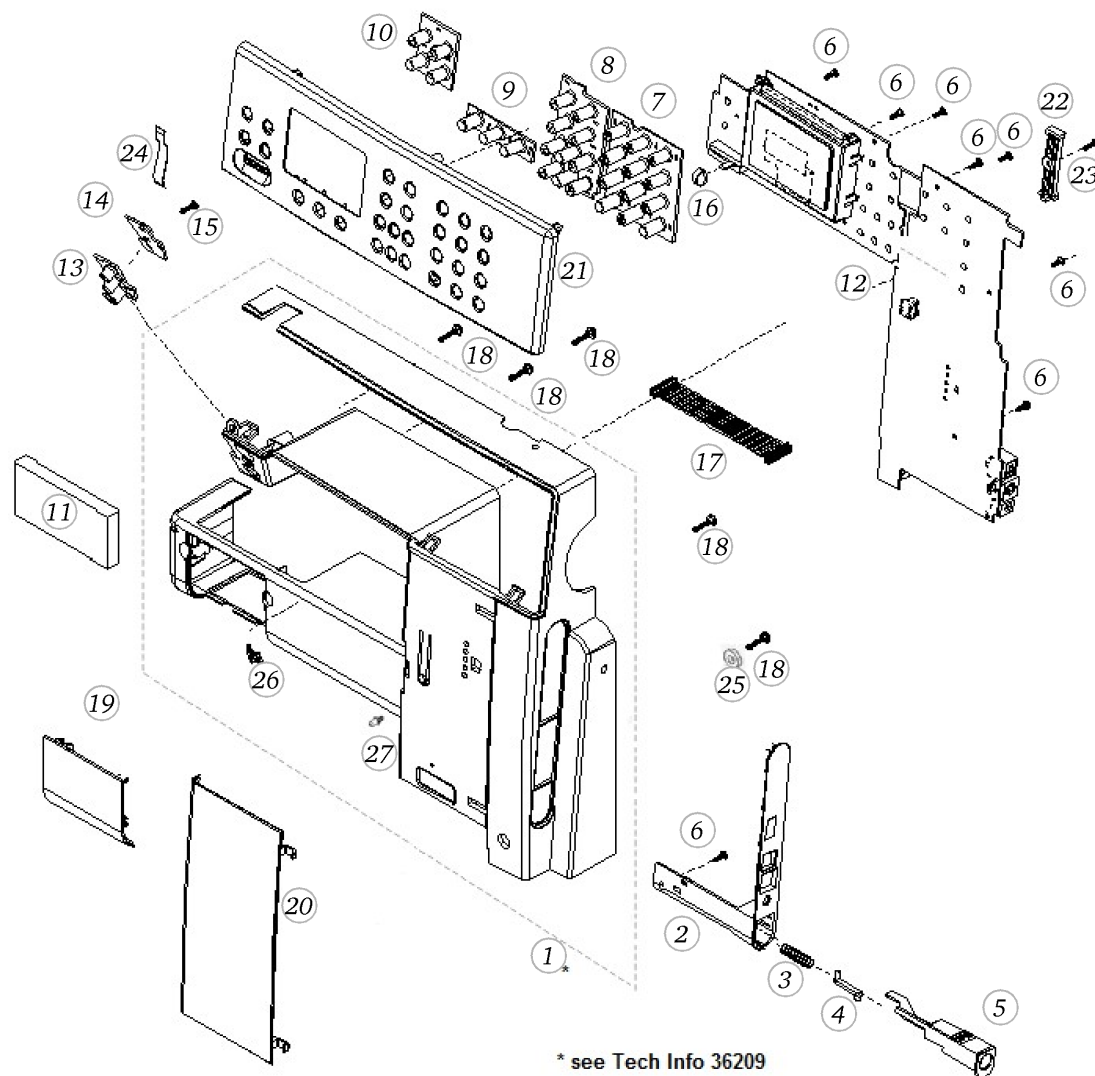

BERNINA aurora 430

Front cover (aurora 440)

Pos	Item number	Description
1	0338127000	SPARE-SET BIG FRONT
2	0310335200	COVER
3	0321135000	Spring
4	0300965000	SWITCH LEVER
5	0310365000	SWITCH BUTTON
6	0329895001	Delta Pt Pan Head Screw With Torx 2,5x 8
7	0311195100	RUBBER PAD
8	0311205100	RUBBER PAD
9	0311215100	RUBBER PAD
10	0311185100	RUBBER PAD
11	0316145100	INSULATION MAT
12	0230427400	PRINT-S CPL. 430/440
12	1047307000	S_Print_Press Spare Part for A430/A440
13	0310405201	RUBBER PAD RET
14	0310657200	RET-PRINT CPL
15	0023345001	TORX SCREW
16	0311165000	BUTTON
17	0311345000	CABLE CPL
18	0329895034	Delta PT pan head screw
19	0310377302	BOBBIN DOOR CPL RL WITHOUT UFU
20	0311155302	CHANGE COVER A440 ASA
21	0310355001	FACE PLATE BSR AURORA
22	0315325000	PRINT FASTENER
23	0329905013	Delta Pt Round Washer Head Screw With Torx 2.5x10
24	0311355001	FLAT FLEXIBLE CABLE
25	22955113++	Flat Washer M4 ISO 7089 - BN14683 Art-No. 1729268
26	0321337000	THREAD CUTTER CPL
27	0330135000	BOLT