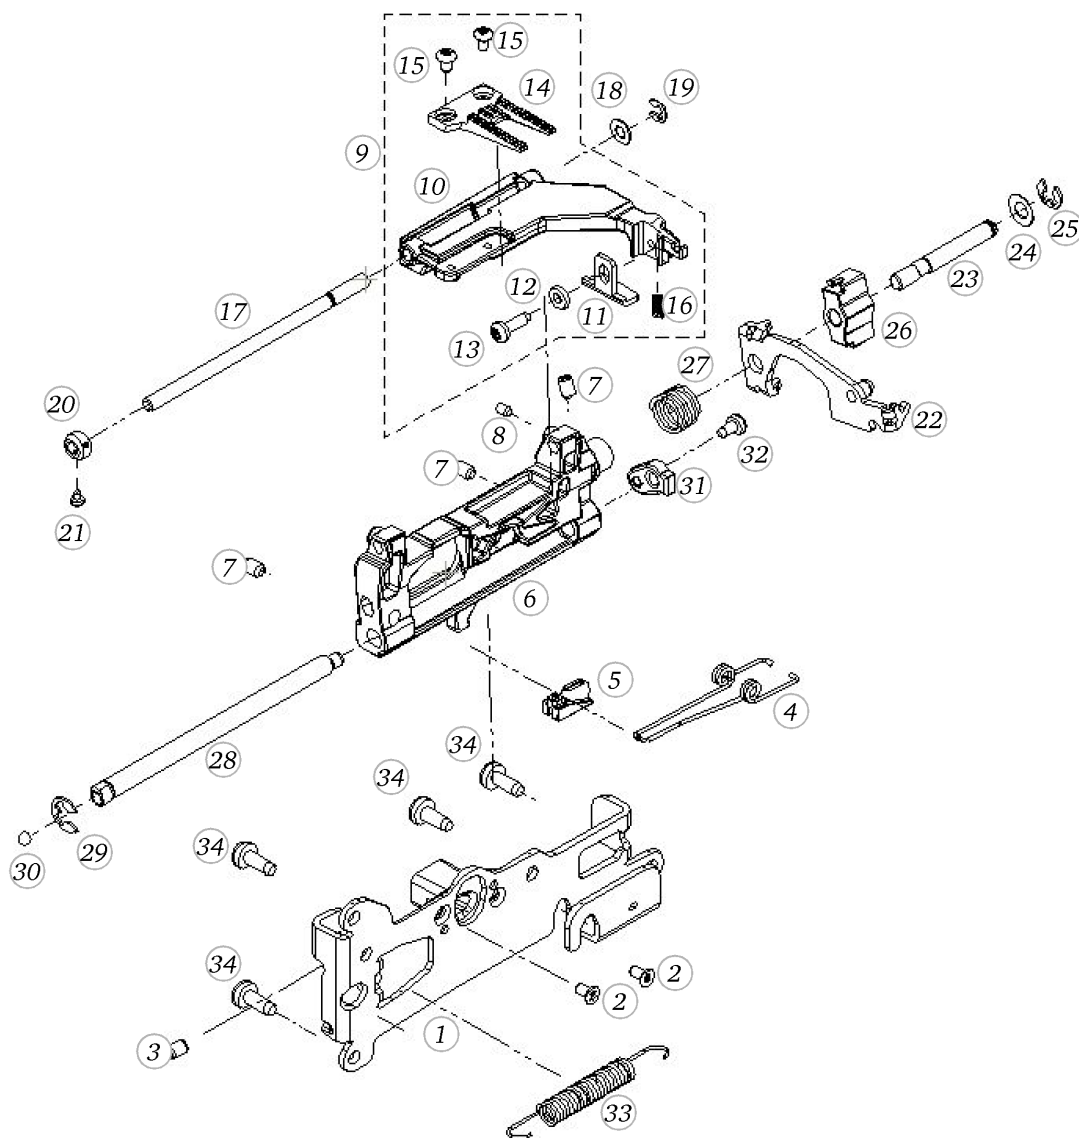

Base plate

Pos	Item number	Description
1	0310057000	BASEPLATE ASSEM
2	0003445000	RUBBER FOOT
3	0316125200	INSULATION MAT
4	0309165300	BASEPLATE COVER
5	0329905022	Delta Pt Round Washer Head Screw With Torx 3x 8
6	0003597000	Adjusting Nut Cpl
7	0078865054	SCREW TORX DUOTAPTITE

Feed regulation

Pos	Item number	Description
1	0304497002	Base Shaft/Hook Drive Crank - Replacement Set
2	0048305000	CARRIER
3	0049645000	SPRING
4	0079135003	Circlip d3 2 Quicklock - BN833 Art-No.1292811
5	0078715200	FIXATION PIECE
6	0078865043	Socket Pan Head Thread Forming Screws M4x10 DIN7500 - BN13916 Art-No. 2027593
7	0048285200	THRUST BEARING PLATE
8	0011695003	ball G40 dm10
9	0303625000	SPRING
10	0079187100	Spring Cpl
11	25603003++	TENSION SPRING
12	0309845000	SPRING
13	0078367103	CRANK SHAFT CPL.
14	0078365002	CRANK SHAFT
15	0078235001	Bearing
16	0078035100	STITCH LENGTH CLAMP V180
17	0078015000	TOOTHED SEGMENT
18	0078445000	Tension Spring De=5,0 L0=15,5 d=0,5
18	0343315000	Tension Spring De=6 L0=18,5 d=0,85
19	23501753++	Circlip For Shafts d1 5 DIN6799 - BN809 Art-No.1284665
20	0078865033	Socket Pan Head Thread Forming Screws M3x6 DIN7500 - BN13916 Art-No. 2027534
21	0078865045	Socket Pan Head Thread Forming Screws M4x16 DIN7500 - BN13916 Art-No. 2027615
22	0308995100	FEEDDOG LINKAGE LEVER
23	0030735002	O-ring Seal D4/d2 70ShoreA NBR DIN3771
24	25606703++	TENSION SPRING
25	0315395000	SPRING WASHER
26	0078955031	Synthetic Washer

BERNINA aurora 430

Feed dog unit

Pos	Item number	Description
28	0049695100	ECCENTRIC SHAFT
29	23501753++	Circlip For Shafts d1 5 DIN6799 - BN809 Art-No.1284665
30	0011695002	Steel Ball G40 D4 DIN5401 - BN869 Art-No. 1316281
31	0049975000	BEARING
32	0078865033	Socket Pan Head Thread Forming Screws M3x6 DIN7500 - BN13916 Art-No. 2027534
33	0078905000	SPRING
34	0078865043	Socket Pan Head Thread Forming Screws M4x10 DIN7500 - BN13916 Art-No. 2027593