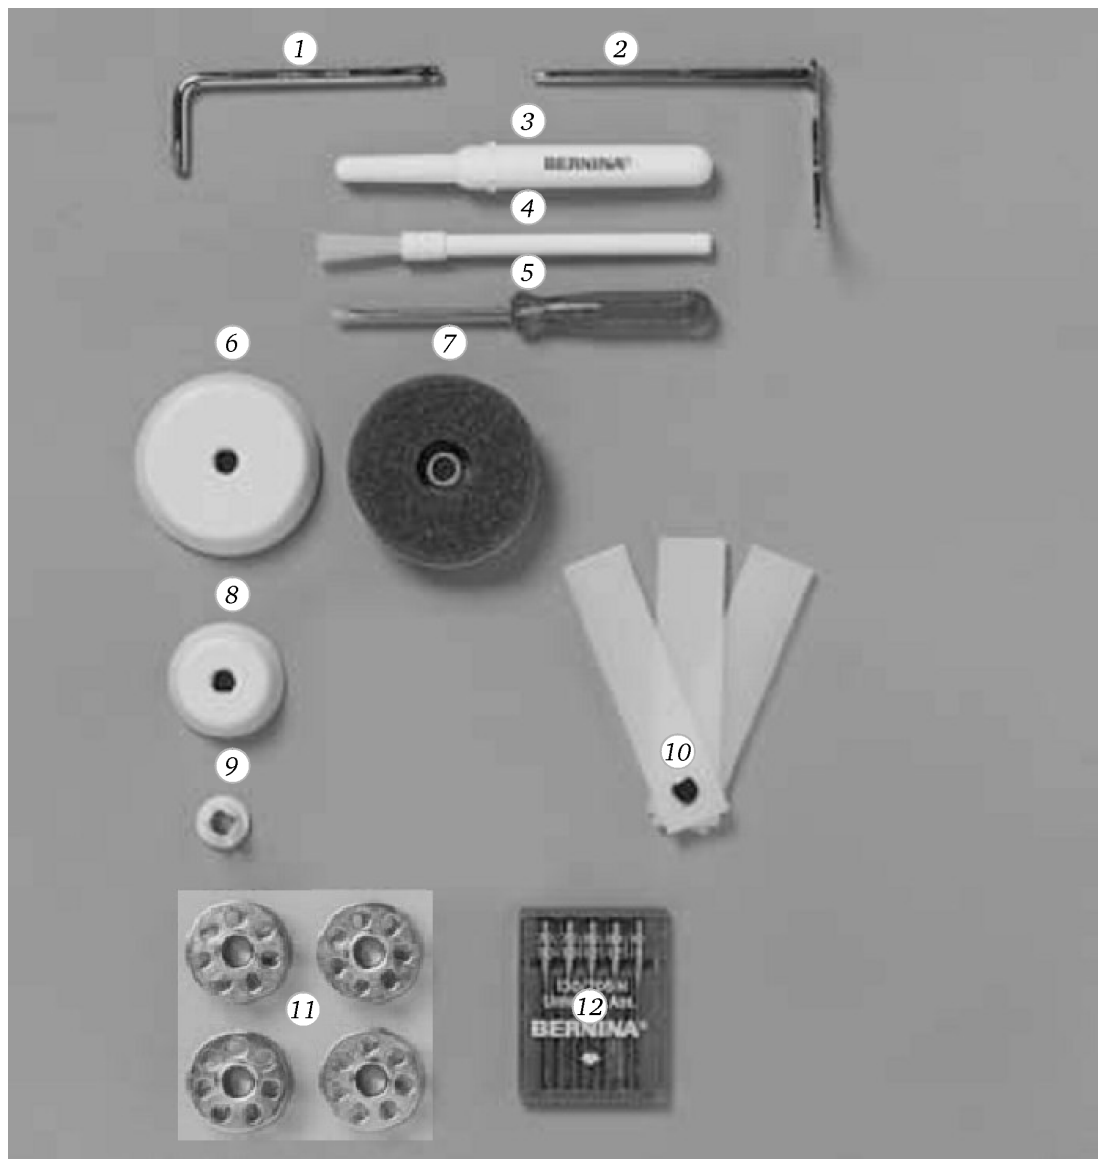

BERNINA aurora 430

Accessories

Pos	Item number	Description
1	0333297101	Torx Wrench T20 Packed
2	0015417000	Seam Guide Right cpl
3	0069935201	Seam Ripper
4	330022031+	DUST-BRUSH
4	33002203++	Brush
5	0328465000	Screw Driver red RAL 3025 2,5x0,4x84,5
6	0079305101	Disc D43
7	0333277000	Softplate Packed
8	0079305200	Disc D27
9	0079265200	Disc D 12
10	0032605000	Compensating-Plates
10	0032605100	Compensating Plates
11	0015367200	BOBBIN
11	0015367300	bobbin
12	0027217100	NEEDLE ASSORTMENT 5-NEEDLES
12	0025077002	Needle Set 130/705 H Packed ASS 70-90 (5)