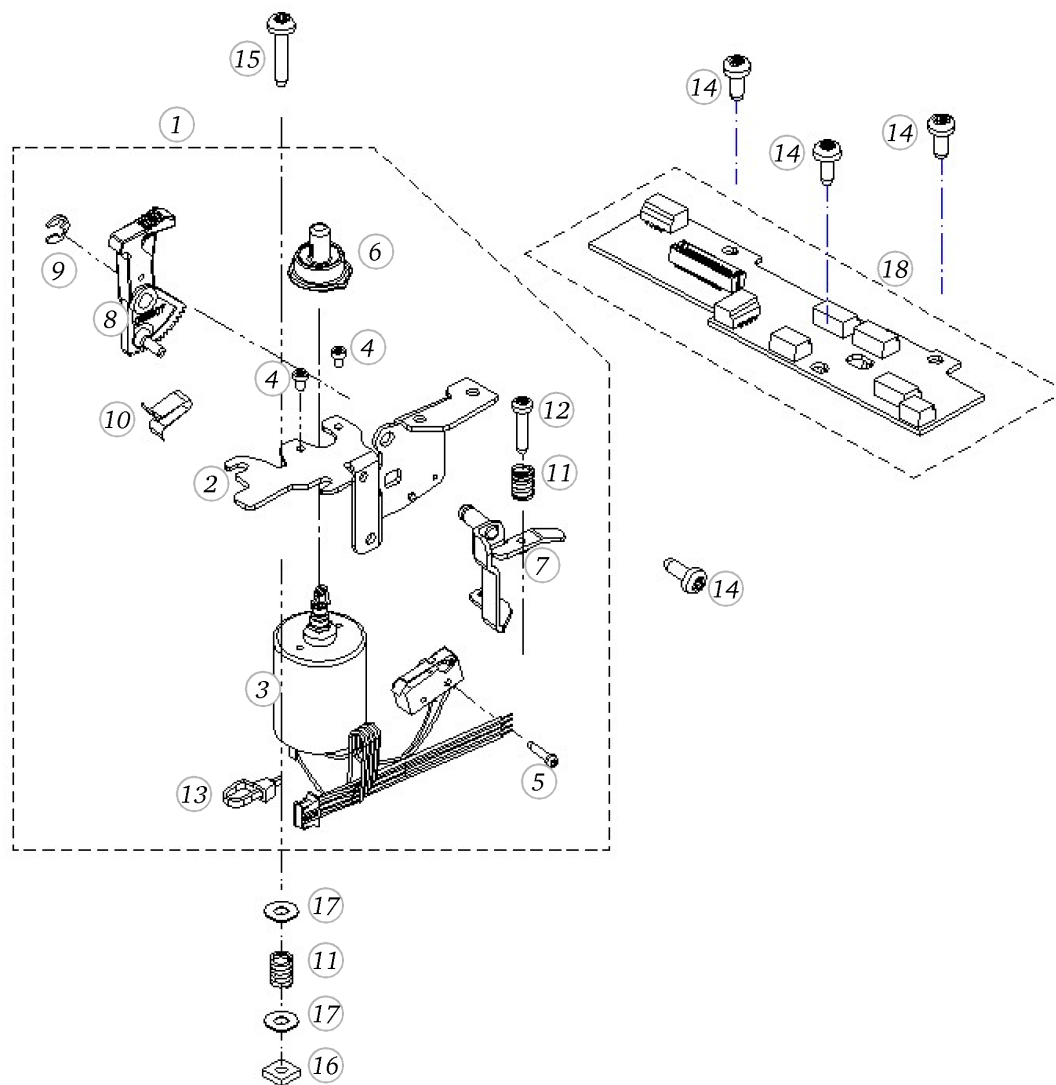

Pos	Item number	Description
1	0077797002	MAINSHAFT CPL.
2	0019947301	BELT DRIVE 24 TEETH
3	0078685072	Hexalobular Socket Set Screws M5x0,5x5
4	0078235002	Bearing 10
5	0311147000	SYNCHRO DISC CPL
6	0078665043	Hexalobular Socket Set Screws M4x6 ISO 4026 - BN11493 Art-No. 3060208
7	22684183++	Square Thin Nuts M4 DIN 562 - BN145 Art-No. 1092502
8	0079665011	Circlip For Shafts As 9.0, Benzing
9	0077817000	Adjusting Ring Cpl.
10	0078955071	Synthetic Washer 10,3 x 17 x 1
11	303200031+	Washer
12	0077807100	BALANCE PIECE CPL.
13	0077525067	SCREW
14	0077785200	Clamping Claw with slote
14	0077785300	Clamping Claw with slote
15	0078865043	Socket Pan Head Thread Forming Screws M4x10 DIN7500 - BN13916 Art-No. 2027593
16	0079035022	BELT 188 XL
17	0077717000	HAND WHEEL CPL.
18	0078865044	Socket Pan Head Thread Forming Screws M4x12 DIN7500 - BN13916 Art-No. 2027607
19	22954313++	Washer d4.2xD14xs1.5
20	0302147000	BELT STRETCHER PREASSEMBLED
21	25604703++	TENSION SPRING