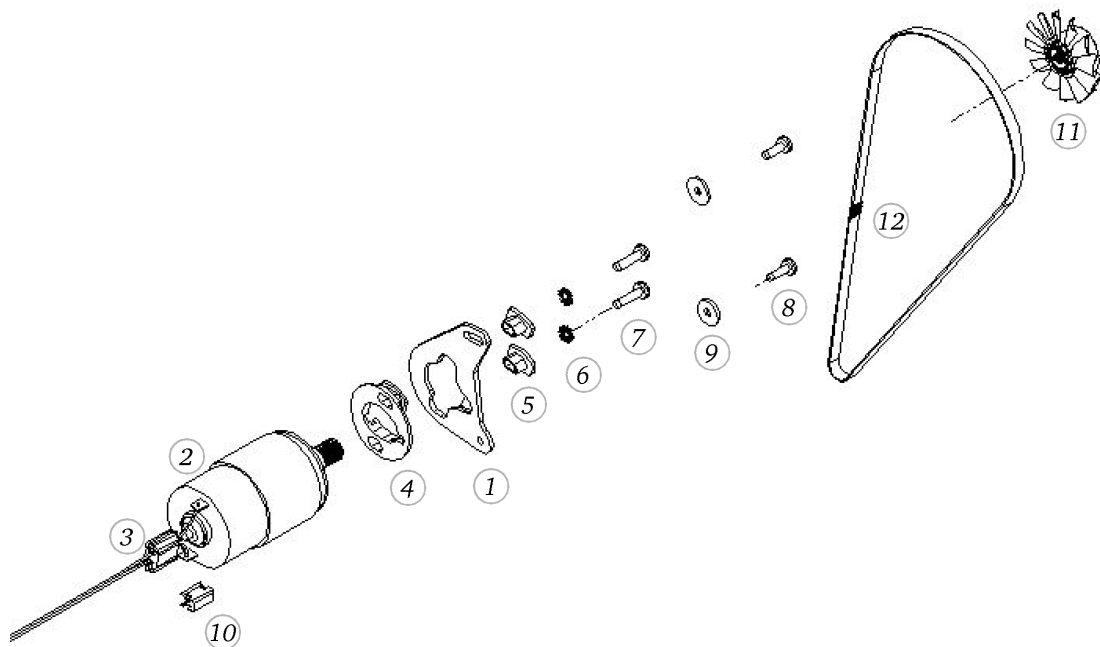

BERNINA aurora 430

Main motor

Pos	Item number	Description
1	0088495000	Motor Support
2	0078847203	DRIVER MOTOR CPL
3	0038537102	MOTOR CABLE CPL
4	0078985100	Cuff
4	0078985200	Cuff
5	0078995100	Bushing
5	0078995200	Bushing
6	23350653++	Curved Spring Washe d4.3xD8xs0.5
7	0078865045	Socket Pan Head Thread Forming Screws M4x16 DIN7500 - BN13916 Art-No. 2027615
8	0078865044	Socket Pan Head Thread Forming Screws M4x12 DIN7500 - BN13916 Art-No. 2027607
9	22954313++	Washer d4.2xD14xs1.5
10	0048315000	Clamp
11	0304355200	MOTOR FAN
12	0079035002	BELT STD-554-S2M-6