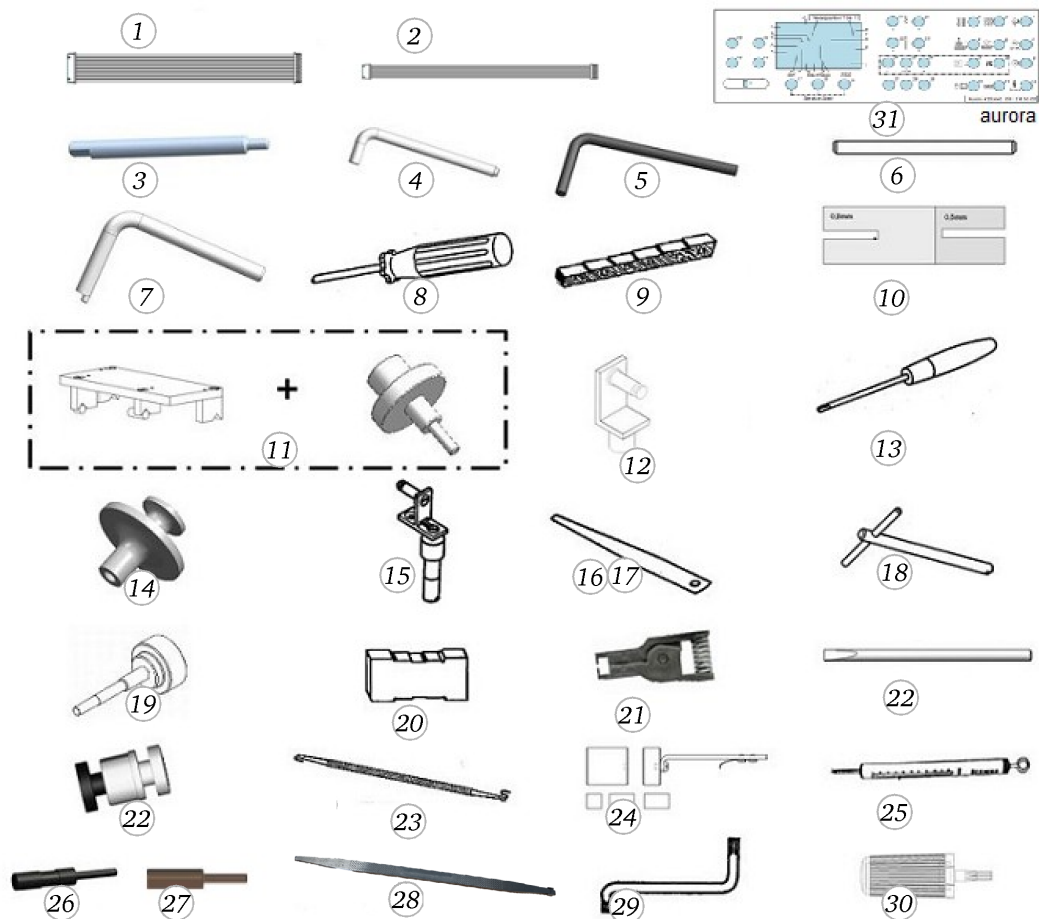

BERNINA aurora 430

Gauges (aurora + arista 630-640)

Pos	Item number	Description
1	0311345001	CABLE CPL 30-POL L=500+/-5
2	0230545001	CABLE CPL 10-POL L=500 +/-5
3	0304305001	ADJUSTING PIN L=45
4	0013565000	SPEC. GAUGE
5	0027335000	Pin-tool
6	0079375000	ADJUSTING GAUGE
7	0315635000	EXCENTER ADJ.TOOL
8	0013617000	BUTTON-HOLE ECC. KEY
9	398031133+	Adjusting Tool Sewing Foot
10	398026131+	ADJUSTING T00LS
11	0320517000	SET GAUGE
12	0065437001	CORNER W.WEIGHT
13	398097030+	ADJUSTING KEY
14	0067657100	GAUGE CPL.
15	0013587000	WEIGHT
16	398022030+	0.3 MM FEELER GAUGE
17	398111030+	TRACE GAUGE 0.15 MM
18	0013577000	ADJUSTING TOOL CPL.
19	7327027000	CONICAL GAUGE
20	398024031+	FEED DOG HIGH GAUGE
21	0329485000	Extractor Eeprom
22	0319355000	Plug Tamping Tool
22	0319397000	BOBBIN WINDER DEVICE BERNINA
23	398112030+	Spring-hook
24	0087097200	SETTING WEIGHT-SET
25	0060385000	spring balance 100gr.
26	7341015000	GAUGE THREADER-HEAD
27	0308835000	GAUGE L = 26
28	398083030+	FITTING TOOL
29	0079935000	ADJUSTING KEY
30	0304755100	Screwdriver Torx T10
31	0312165000	SERVICEPANEL OM