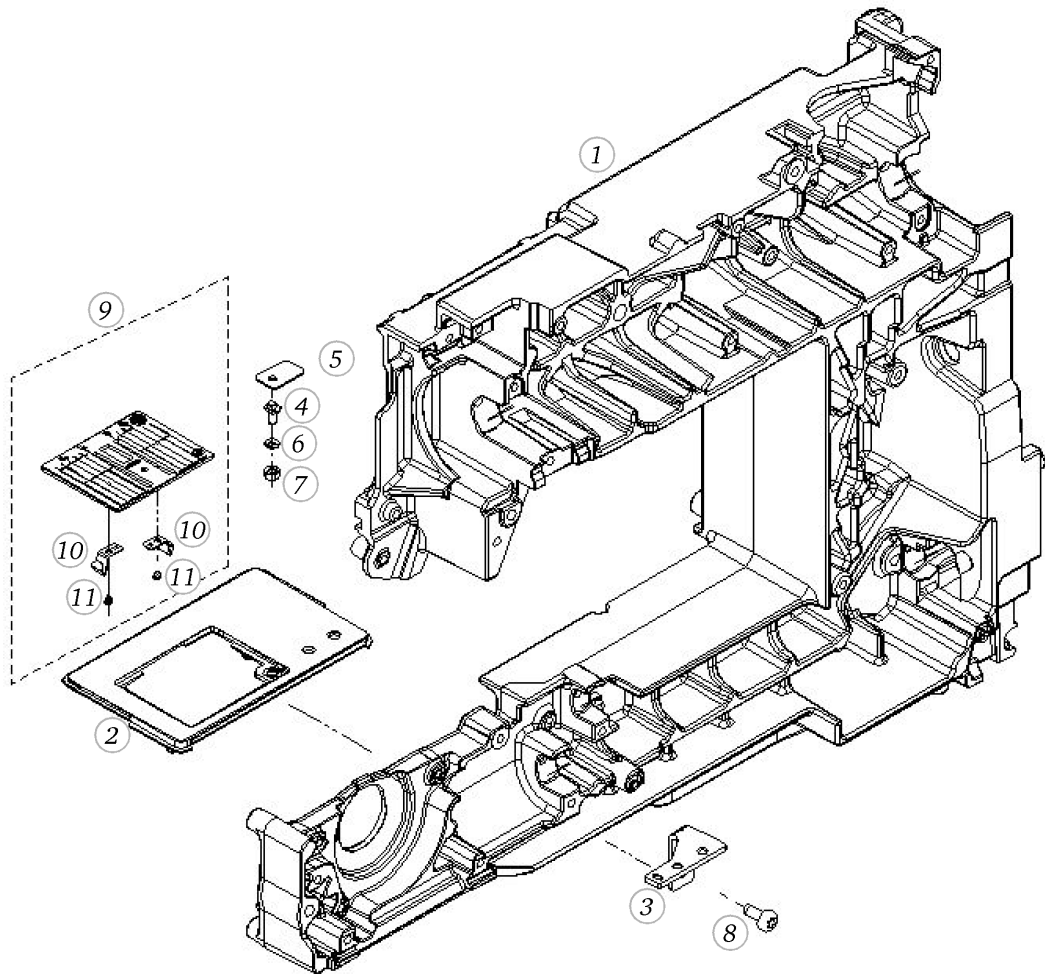

BERNINA aurora 430

Chassis (Millimeter)

Pos	Item number	Description
1	0309645100	CHASSIS MACHINED
2	0300975101	STITCH PLATE FRAME
3	0310295100	METAL SUPPORT
4	0026045200	SPECIAL BOLT
5	0010475101	PRESSURE PLATE
6	23225753++	Curved Spring Washers M3 DIN 137 A - BN795 Art-No. 1280317
7	22502313++	HEXAGONAL NUT
8	0078865043	Socket Pan Head Thread Forming Screws M4x10 DIN7500 - BN13916 Art-No. 2027593
9	0335467101	STITCHPLATE/STANDRAD C
10	0078755200	Clip
10	0078755300	Clip
11	20500223++	Slotted Machine Screw M2x1.8 nickel-plated