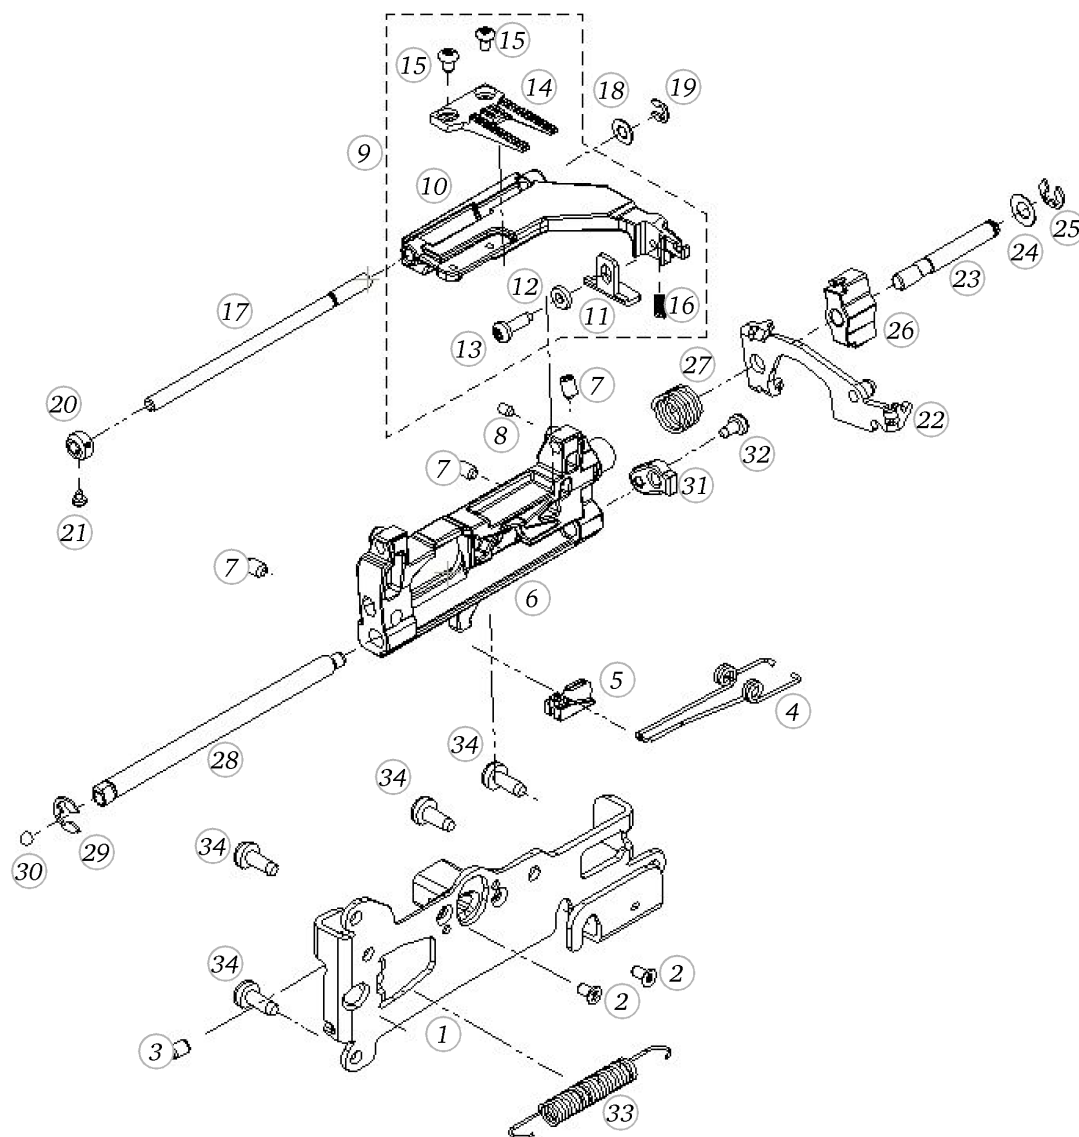

BERNINA aurora 430

Feed dog unit

Pos	Item number	Description
1	0309337000	SUPPORT SHEET CPL
2	0302345032	SCREW
3	0078665043	Hexalobular Socket Set Screws M4x6 ISO 4026 - BN11493 Art-No. 3060208
4	0301215000	SPRING
5	0049595000	SLIDE BLOCK
6	0000245500	FEED DOG FORK
7	0078665043	Hexalobular Socket Set Screws M4x6 ISO 4026 - BN11493 Art-No. 3060208
8	0078665031	Hexalobular Socket Set Screws M3x4 ISO 4026 - BN11493 Art-No. 3060200
9	0309867000	FEED DOG SUPPORTER PREMOUNTED
10	0309865000	FEED DOG SUPPORTER
11	0000785200	ADJUSTING PLATE
12	22952113++	Washer 3.2/7x1.5 black finished
13	0078865035	Socket Pan Head Thread Forming Screws M3x10 DIN7500 - BN13916 Art-No. 2027550
14	0302155000	FEEDDOG 5.5 MM
15	0032465008	Socket Button Head Screws M3x4.5 screw head after BN6404
16	25524003++	Compression Spring De= 3,2 L0=7 d=0,45
17	0302015000	SLIDING AXLE
18	22954983++	Shim Rings 4x0.5 DIN988 - BN1976 Art-No. 3059655
19	23501153++	Circlips For Shafts d1 3.2 DIN6799 - BN809 Art-No.1284649
20	0011217001	Adjusting Ring Cpl with 1 screw
21	20500353++	Cylinder Head Screw M2x2.5
22	0078047200	THRUST REVERSER CPL.
23	0078075000	BOLT
24	23100203++	Flat Washer d5.2-10x0.5
25	23501453++	Circlips For Shafts d1 4 DIN6799 - BN809 Art-No.1284657
26	0078065100	Swing Bearing
27	0079055000	SPRING