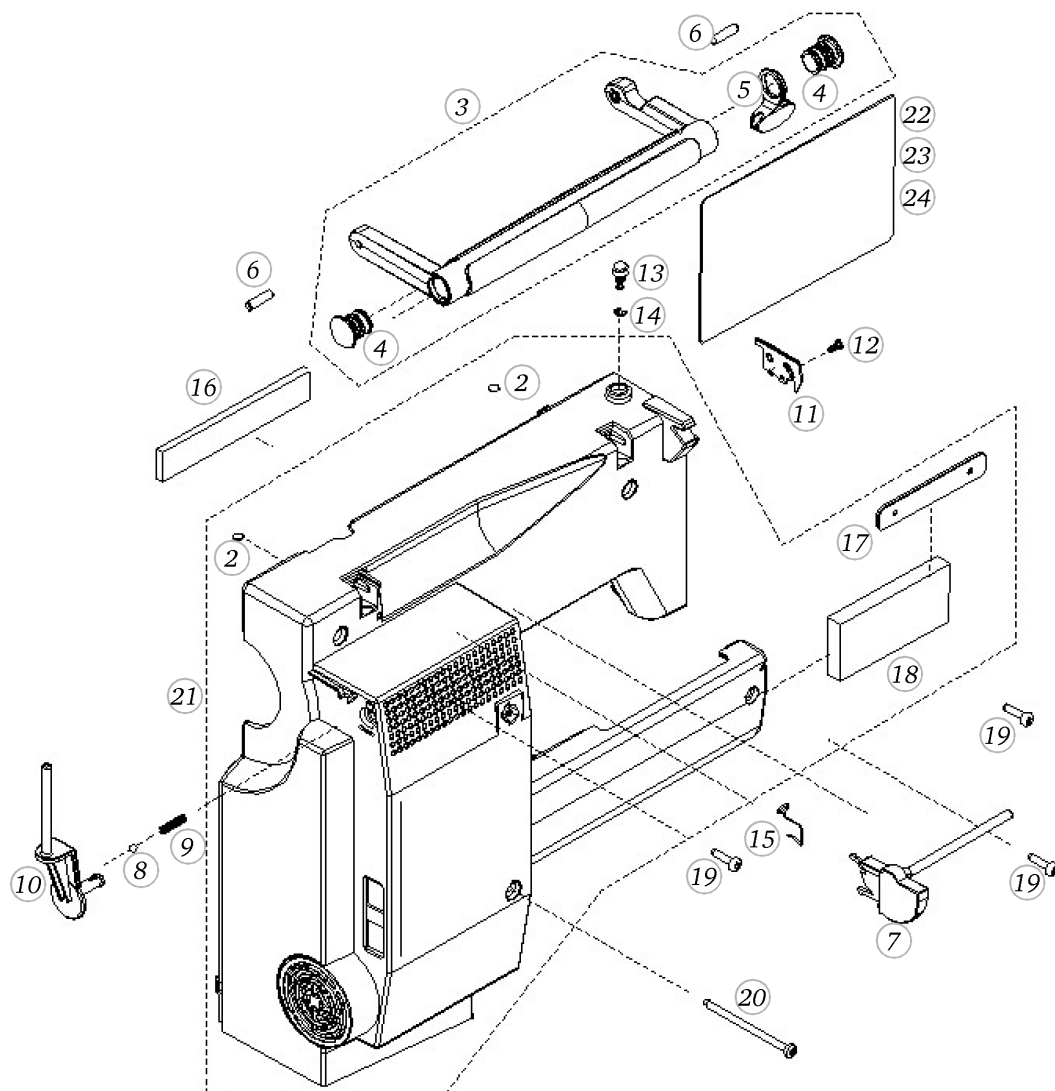

Pos	Item number	Description
2	0300725000	Bumpers
3	0049017111	HANDLE CPL WHITE/BLUE
4	0315805000	CONCLUSION CAP
5	0315815000	CARD HOLDER
6	0302095100	BOLT
7	0049025101	SPOOL SUPPORT
8	0011695000	steel ball G40
9	0325815000	SPRING
10	0303355000	SPOOL SUPPORT PIN TURNING
11	0309667400	thread guide cpl.
12	0329895011	delta pt pan head screw with torx 3x 8
13	0048497200	BOBBIN WINDER THREAD TENSION CPL.
14	23501153++	Circlips For Shafts d1 3.2 DIN6799 - BN809 Art-No.1284649
15	0310495000	EYE HOOK
16	0316405000	BUFFER FOR FREE ARM A=115
17	0014665000	DAMPING SHEET
18	0316145100	INSULATION MAT
19	0078865045	Socket Pan Head Thread Forming Screws M4x16 DIN7500 - BN13916 Art-No. 2027615
20	0302195001	TORX SCREW DT
21	0324327000	REAR COVER ASS.ASA
22	0316075110	STITCHCARD AURORA 430
23	0316075111	STITCHCARD AURORA 440
24	0316075050	STITCHCARD ANNIVERSARY EDITIO