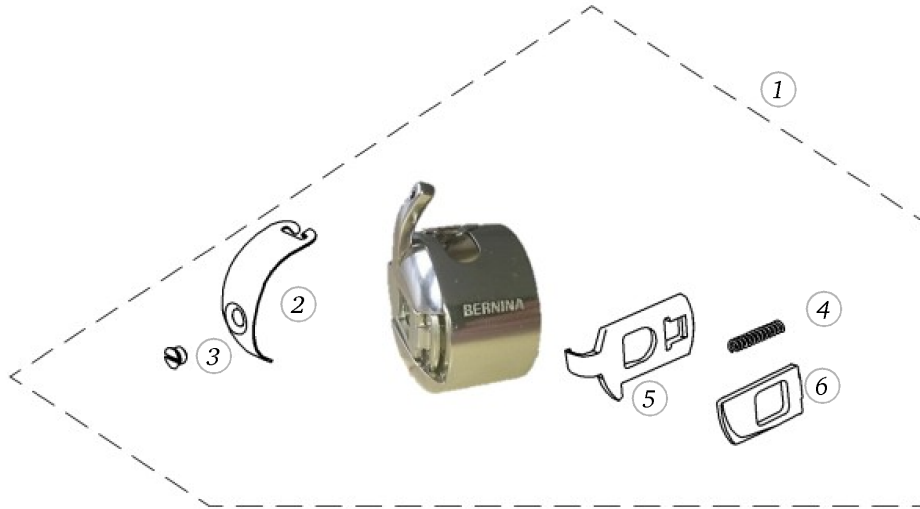

BERNINA aurora 430

Bobbin Case with BERNINA Logo

Pos	Item number	Description
4	0015347150	bobbin case cpl.- bobbin case hinge nickle platet YS
1	0015347250	bobbin case cpl. bobbin case hinge nickle platet YS
2	1028945000	CB tension spring BERNINA Logo
3	1028955000	CB tension screw BERNINA Logo
4	1028965000	CB latch Spring BERNINA Logo
5	1028975000	CB latch BERNINA Logo
6	1028985000	CB flap BERNINA Logo