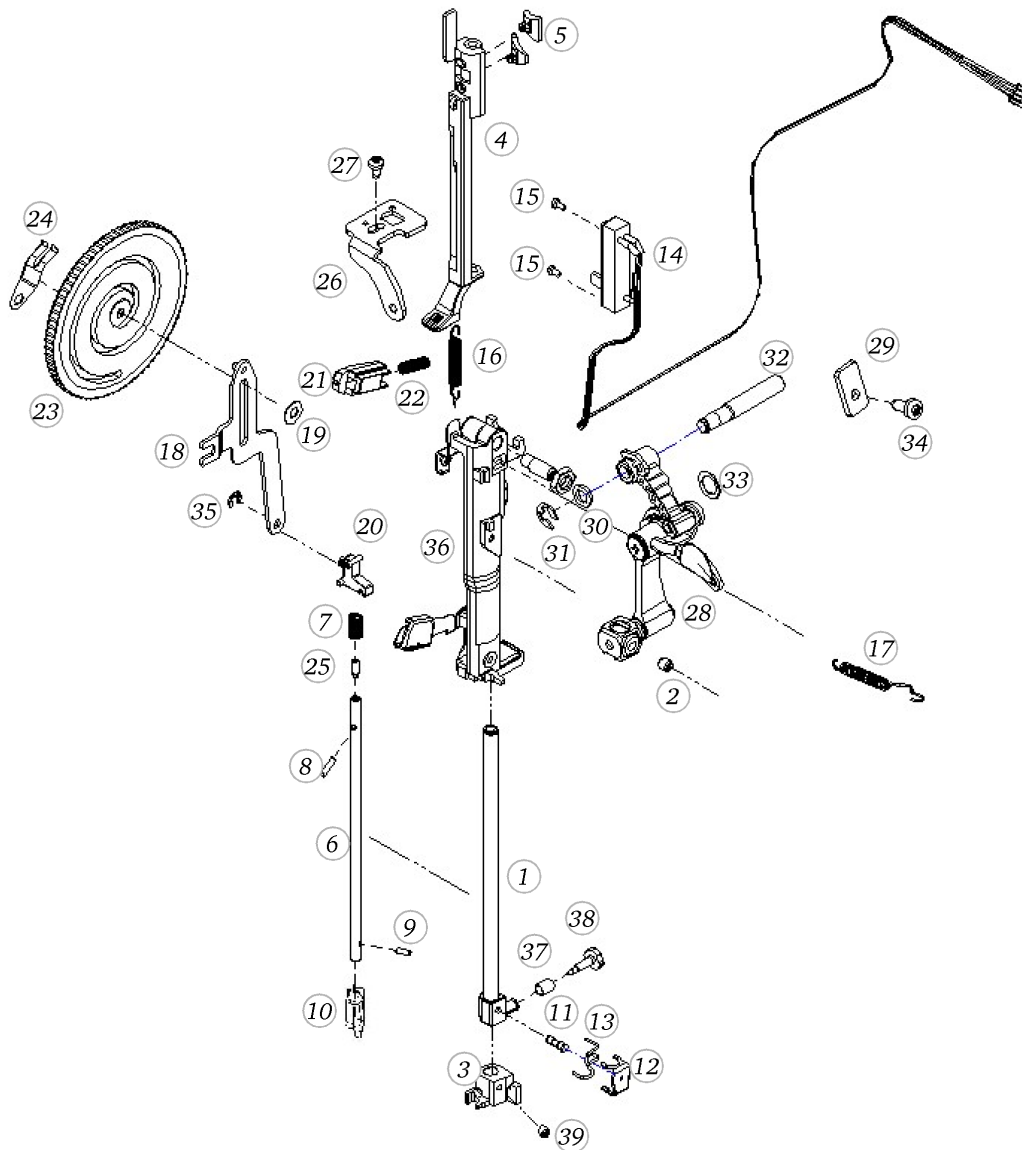

BERNINA aurora 430

Support with threading

Pos	Item number	Description
32	0088205000	BOLT
33	22961743++	WASHER
34	0078865043	Socket Pan Head Thread Forming Screws M4x10 DIN7500 - BN13916 Art-No. 2027593
35	23501153++	Circlips For Shafts d1 3.2 DIN6799 - BN809 Art- No.1284649
36	0320797002	NEEDLE BAR SUPPORT SET
37	0012965200	Spring Husk
38	0082435200	NEEDLECLAMP-SCREW
38	0082435400	Needle Clamp Screw
38	0082435300	Needle Clamp Screw
38	0082435400	Needle Clamp Screw
39	0078665041	Hexalobular Socket Set Screws M4x4 ISO 4026 - BN11493 Art-No. 3060207