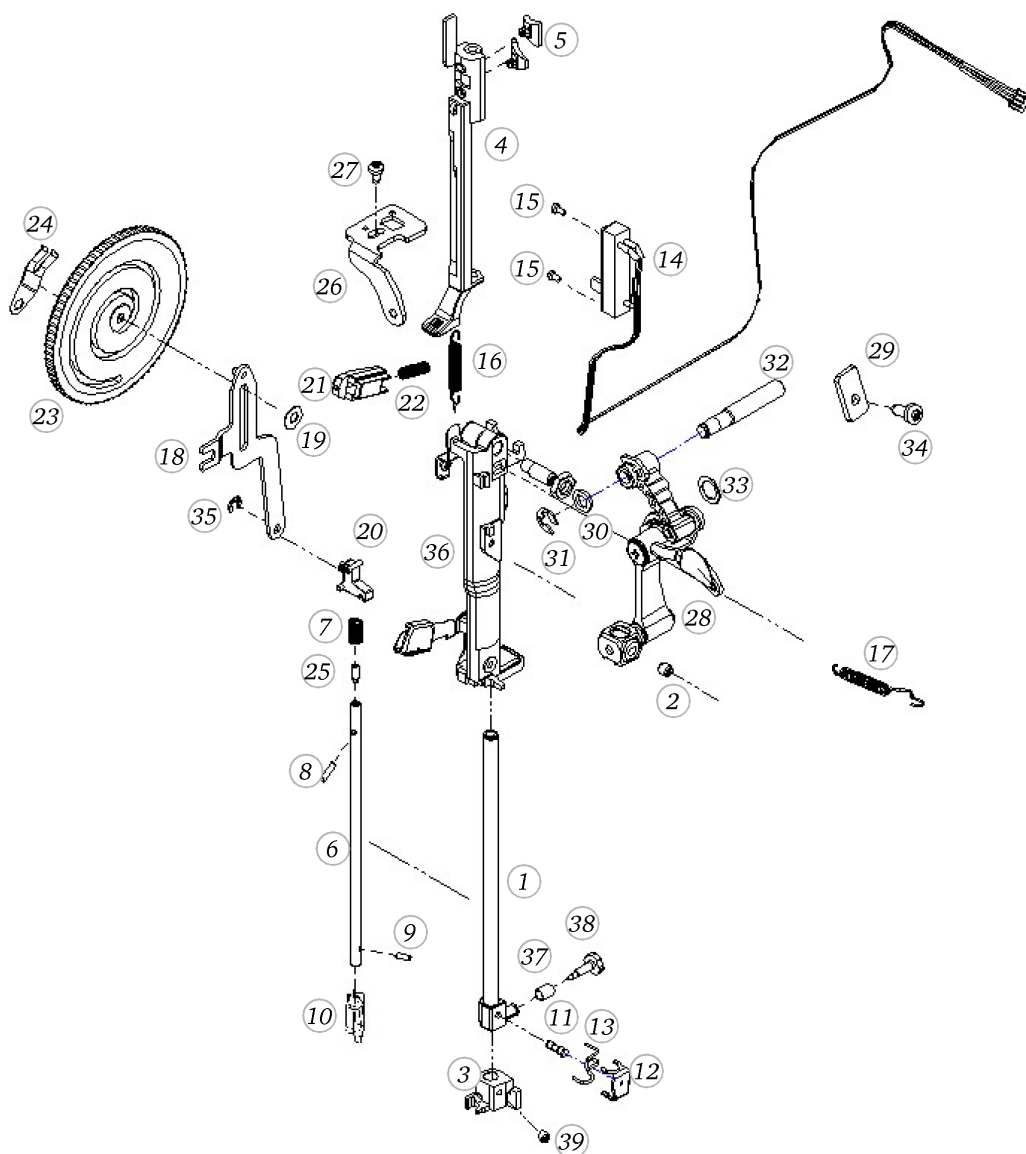

Pos	Item number	Description
1	0082087101	NEEDLE BAR CPL. W/O Q2.9
2	0078685052	Hexalobular Socket Set Screws M5x5
3	0075637300	Guide Assembled
4	0306445100	Thread-up Support
5	0306495000	Curve Inset
6	0075747200	Threader Device Cpl.
7	0075965000	Druckfeder -
8	24105643++	Parallel Pin Hardened 2h6x12 BN 858
9	0082395011	Spiral Spring Pin 2x6 ISO 8750 - BN874 Art-No. 1323334
10	0337927100	Threader Head Packed Semi-automatic
11	0082115002	PIN Ø2.20
12	0315025000	Clamp
13	0315035100	THREAD GUIDE
14	0230577000	SLIDE POTENTIOMETER CPL
15	0032465020	SCREW M2X4
16	0075315200	Spring
17	0303575200	SPRING
18	0310867000	PRESSURE LEVER CPL
19	23101103++	NYLON WASHER
20	0310885000	SPRING SLIDE
21	0311315000	INDEX SLIDE
22	0315455000	SPRING
23	0310905000	ADJUSTING WHEEL
24	322109031+	FASTENING SPRING
25	20150113++	Hexagon Socket Set Screw M3x8
26	0310185000	CONNECTING PLATE
27	0078865033	Socket Pan Head Thread Forming Screws M3x6 DIN7500 - BN13916 Art-No. 2027534
28	0082847300	TAKE UP LEVER SET
29	0049205000	CLAMP
30	23001213++	Flat Washer d6.2xD10xs1
31	23501753++	Circlip For Shafts d1 5 DIN6799 - BN809 Art-No.1284665