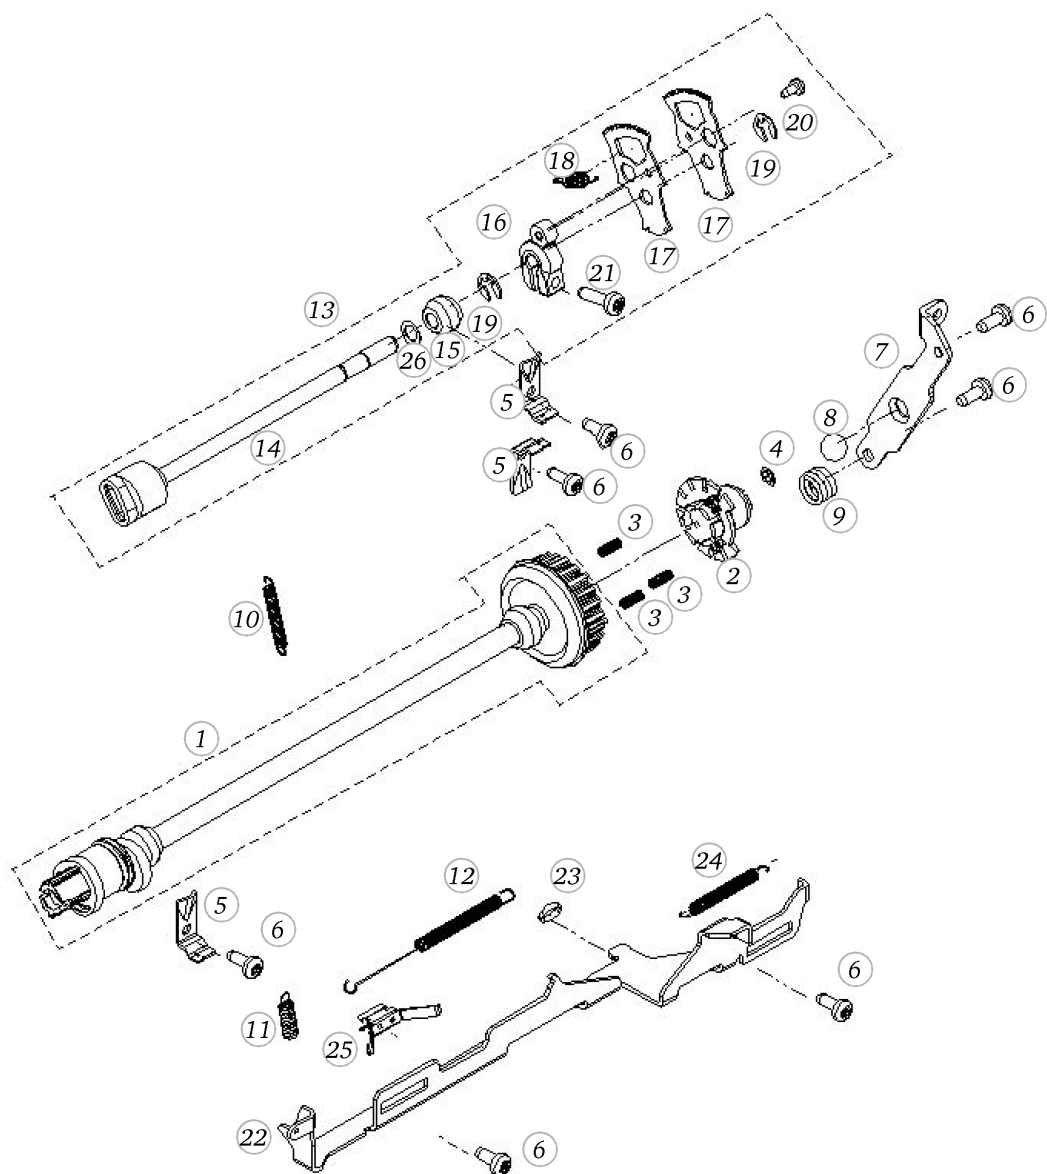

Base plate

Pos	Item number	Description
1	0310057000	BASEPLATE ASSEM
2	0003445000	RUBBER FOOT
3	0316125200	INSULATION MAT
4	0309165300	BASEPLATE COVER
5	0329905022	Delta Pt Round Washer Head Screw With Torx 3x 8
6	0003597000	Adjusting Nut Cpl
7	0078865054	SCREW TORX DUOTAPTITE

Pos	Item number	Description
4	0015347800	BOBBIN CASE CPL. NICKEL
1	0015347250	bobbin case cpl. bobbin case hinge nickle platet YS
2	317006333+	BOBBIN CASE SPRING
3	317007030+	SCREW
4	25512503++	SPRING
5	0005685200	BOBBIN CASE HINGE NICKEL PLATE
6	0005695100	BOBBIN CASE HINGE NICKEL PLATED
7	0015367200	BOBBIN
7	0015367300	bobbin
8	0302065400	CB-HOOK

Feed regulation

Pos	Item number	Description
1	0304497002	Base Shaft/Hook Drive Crank - Replacement Set
2	0048305000	CARRIER
3	0049645000	SPRING
4	0079135003	Circlip d3 2 Quicklock - BN833 Art-No.1292811
5	0078715200	FIXATION PIECE
6	0078865043	Socket Pan Head Thread Forming Screws M4x10 DIN7500 - BN13916 Art-No. 2027593
7	0048285200	THRUST BEARING PLATE
8	0011695003	ball G40 dm10
9	0303625000	SPRING
10	0079187100	Spring Cpl
11	25603003++	TENSION SPRING
12	0309845000	SPRING
13	0078367103	CRANK SHAFT CPL.
14	0078365002	CRANK SHAFT
15	0078235001	Bearing
16	0078035100	STITCH LENGTH CLAMP V180
17	0078015000	TOOTHED SEGMENT
18	0078445000	Tension Spring De=5,0 L0=15,5 d=0,5
18	0343315000	Tension Spring De=6 L0=18,5 d=0,85
19	23501753++	Circlip For Shafts d1 5 DIN6799 - BN809 Art-No.1284665
20	0078865033	Socket Pan Head Thread Forming Screws M3x6 DIN7500 - BN13916 Art-No. 2027534
21	0078865045	Socket Pan Head Thread Forming Screws M4x16 DIN7500 - BN13916 Art-No. 2027615
22	0308995100	FEEDDOG LINKAGE LEVER
23	0030735002	O-ring Seal D4/d2 70ShoreA NBR DIN3771
24	25606703++	TENSION SPRING
25	0315395000	SPRING WASHER
26	0078955031	Synthetic Washer