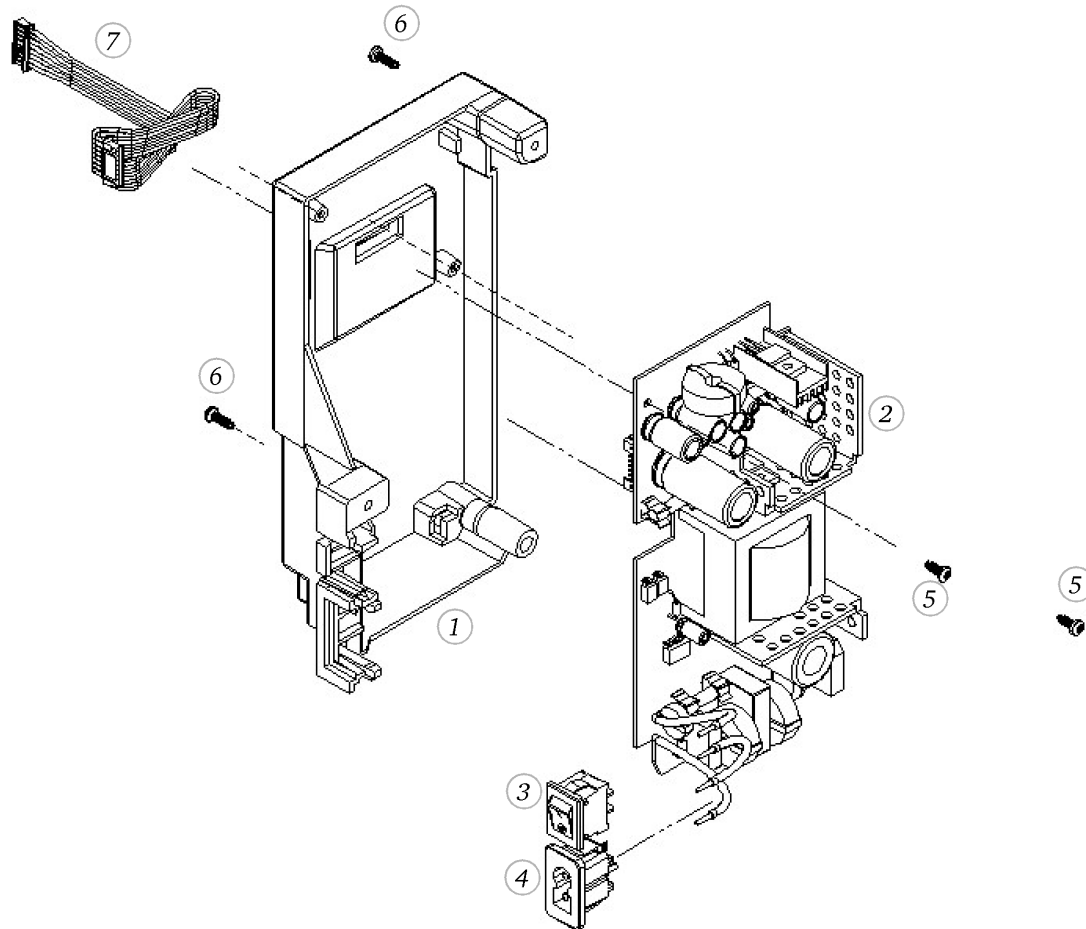

Power supply

Pos	Item number	Description
1	0309195000	PRINT COVER
2	1027957001	SMPS-cpl.-B5xx
2	1027957101	Power supply cpl. B5xx (LUN)
3	0304745000	I/O-switch vertically
4	0304735000	POWER INLET
5	0329895011	delta pt pan head screw with torx 3x 8
6	0329905023	Delta Pt Round Washer Head Screw With Torx M3x10
7	0230447100	Cable Cpl.