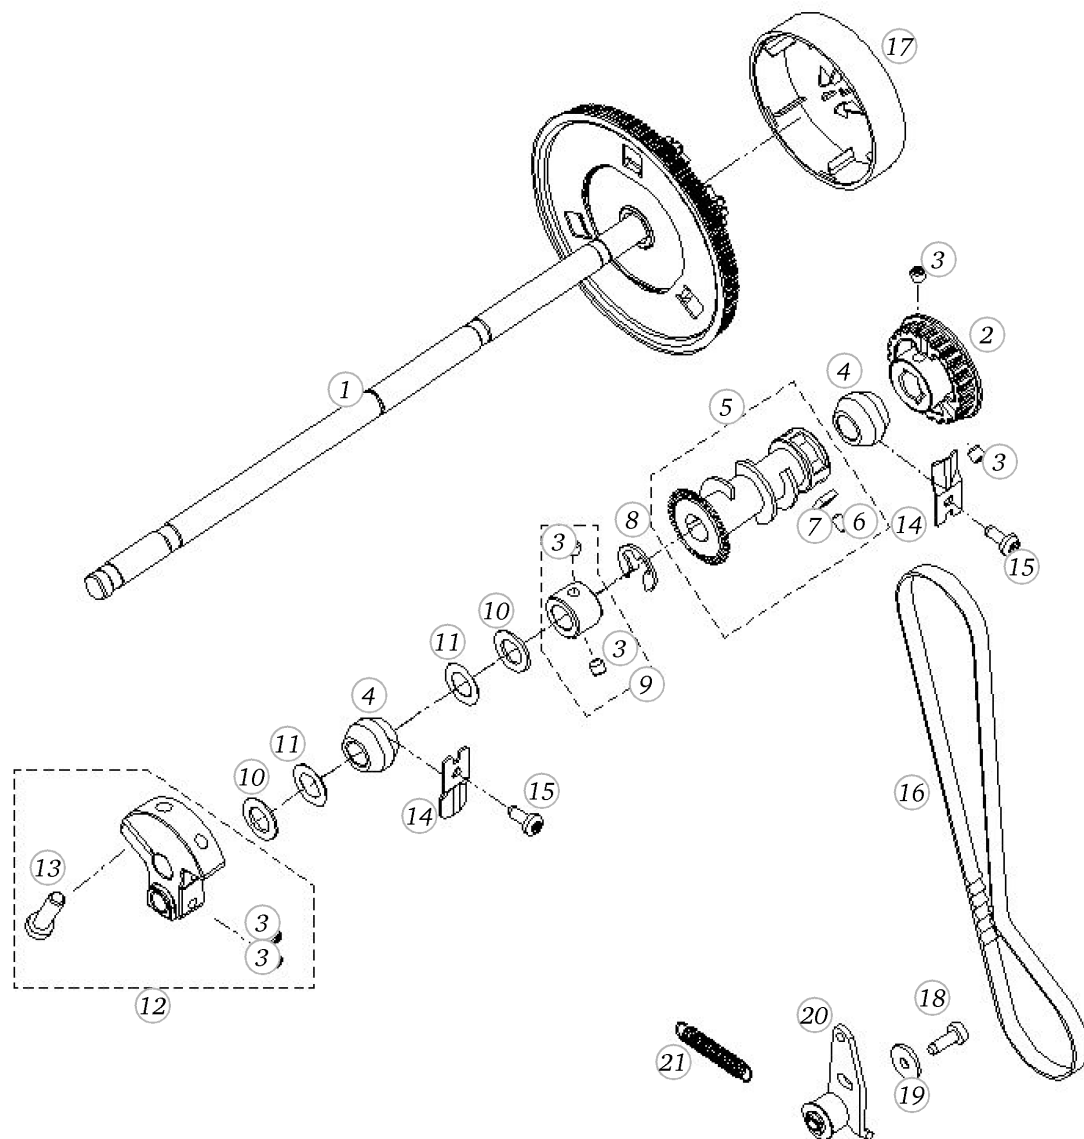

Pos	Item number	Description
1	0077797002	MAINSHAFT CPL.
2	0019947301	BELT DRIVE 24 TEETH
3	0078685072	Hexalobular Socket Set Screws M5x0,5x5
4	0078235002	Bearing 10
5	0311147000	SYNCHRO DISC CPL
6	0078665043	Hexalobular Socket Set Screws M4x6 ISO 4026 - BN11493 Art-No. 3060208
7	22684183++	Square Thin Nuts M4 DIN 562 - BN145 Art-No. 1092502
8	0079665011	Circlip For Shafts As 9.0, Benzing
9	0077817000	Adjusting Ring Cpl.
10	0078955071	Synthetic Washer 10,3 x 17 x 1
11	303200031+	Washer
12	0077807100	BALANCE PIECE CPL.
13	0077525067	SCREW
14	0077785200	Clamping Claw with slote
14	0077785300	Clamping Claw with slote
15	0078865043	Socket Pan Head Thread Forming Screws M4x10 DIN7500 - BN13916 Art-No. 2027593
16	0079035022	BELT 188 XL
17	0077717000	HAND WHEEL CPL.
18	0078865044	Socket Pan Head Thread Forming Screws M4x12 DIN7500 - BN13916 Art-No. 2027607
19	22954313++	Washer d4.2xD14xs1.5
20	0302147000	BELT STRETCHER PREASSEMBLED
21	25604703++	TENSION SPRING