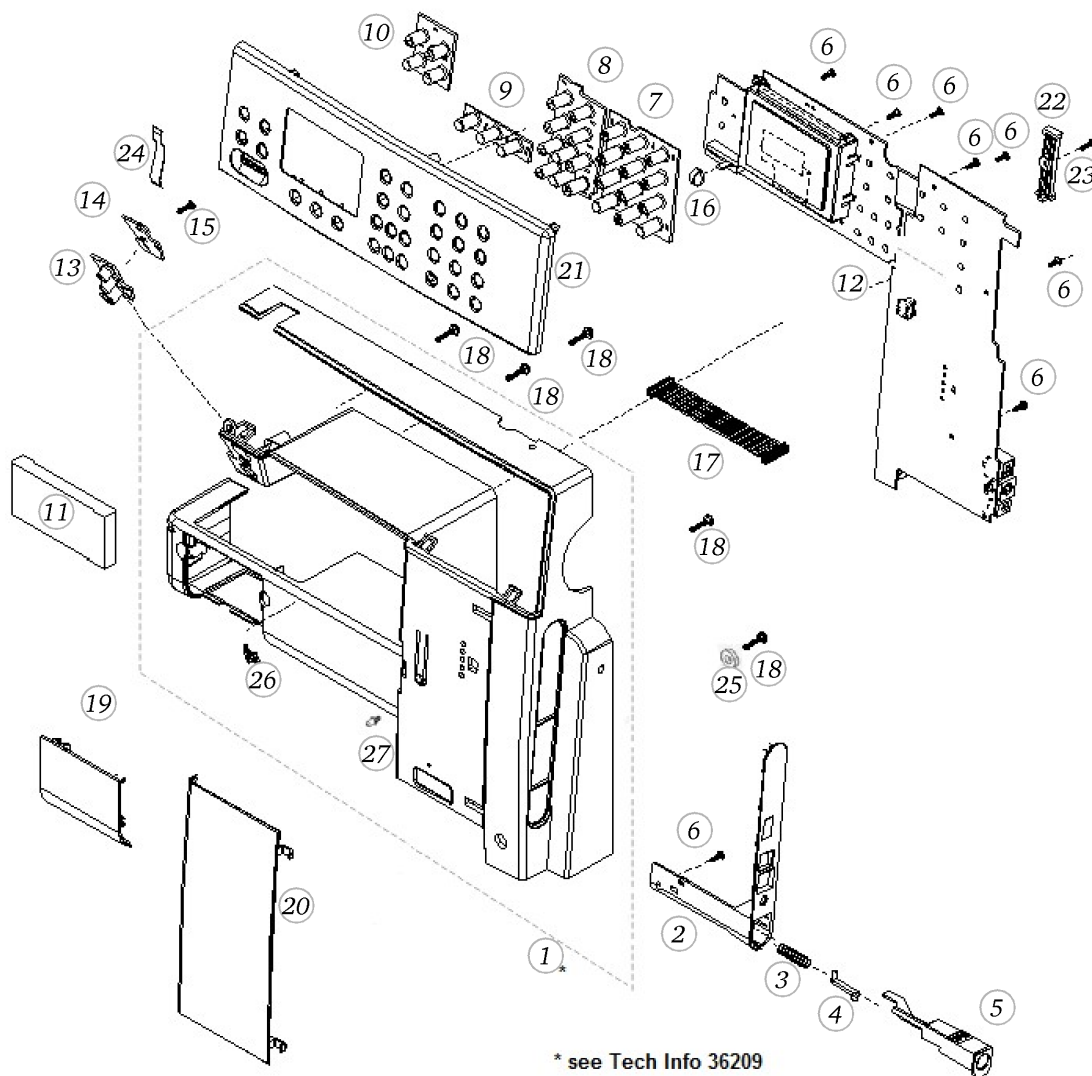

BERNINA aurora 430

Front cover (aurora 430)

* see Tech Info 36209

Pos	Item number	Description
1	0338127000	SPARE-SET BIG FRONT
2	0310335200	COVER
3	0321135000	Spring
4	0300965000	SWITCH LEVER
5	0310365000	SWITCH BUTTON
6	0329895001	Delta Pt Pan Head Screw With Torx 2,5x 8
7	0311195100	RUBBER PAD
8	0311205100	RUBBER PAD
9	0311215100	RUBBER PAD
10	0311185100	RUBBER PAD
11	0316145100	INSULATION MAT
12	0230427400	PRINT-S CPL. 430/440
12	1047307000	S_Print_Press Spare Part for A430/A440
13	0310405201	RUBBER PAD RET
14	0310657200	RET-PRINT CPL
15	0023345001	TORX SCREW
16	0311165000	BUTTON
17	0311345000	CABLE CPL
18	0329895034	Delta PT pan head screw
19	0310377302	BOBBIN DOOR CPL RL WITHOUT UFU
20	0311155100	CHANGE COVER 430
21	0310355001	FACE PLATE BSR AURORA
22	0315325000	PRINT FASTENER
23	0329905013	Delta Pt Round Washer Head Screw With Torx 2.5x10
24	0311355001	FLAT FLEXIBLE CABLE
25	22954113++	Flat Washers 4.2/9x1 black
26	0321337000	THREAD CUTTER CPL
27	0330135000	BOLT