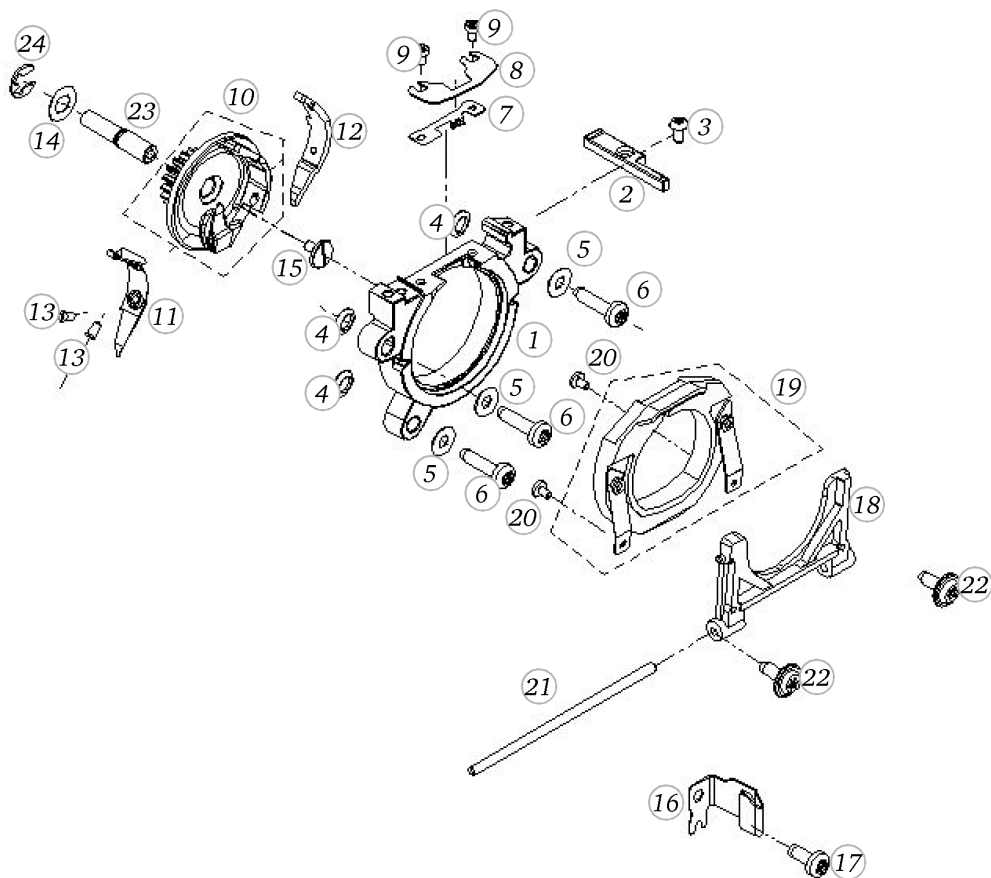

BERNINA aurora 430

Hook driver

Pos	Item number	Description
1	0311595100	HOOK-GUIDEWAY FINISHED
2	0310285000	NEEDLE PLATE SUPPORT
3	0032465110	Socket Button Head Screws M3x 6 ISO 7380-1 - BN6404 Art-No. 1982990
4	0311825000	Calotte Disc
5	22953723++	Washer d4.1xD10xs0.5
6	0078865045	Socket Pan Head Thread Forming Screws M4x16 DIN7500 - BN13916 Art-No. 2027615
7	0031635100	THREAD GUIDE
8	0066335100	THREAD GUIDE PLATE
9	0077525020	SCREW TORX M2.5X4
10	0310077500	HOOK DRIVER CPL
11	0007325100	DRIVER SPRING
12	0020485000	SUPPORT SHEET
13	21500683++	SCREW M2.5
14	23228553++	Washer 6.2/10x0.15
15	0017205200	LOW-HEAD-SCREW-M3
15	0017205300	thru head screw
16	0301345000	Latch
16	0301315100	latch
17	0078885043	Button Head Screw Torx Dt M4x10
18	0015867000	HOLDER CPL
19	0015387200	SHUTTLE RACE COVER CPL.
20	0329495001	SCREW M2,3X4
21	0082255004	CYLINDRICAL PIN D3X80
22	0078865043	Socket Pan Head Thread Forming Screws M4x10 DIN7500 - BN13916 Art-No. 2027593
23	0300025001	AXLE TO HOOK DRIVER
24	23501753++	Circlip For Shafts d1 5 DIN6799 - BN809 Art-No.1284665