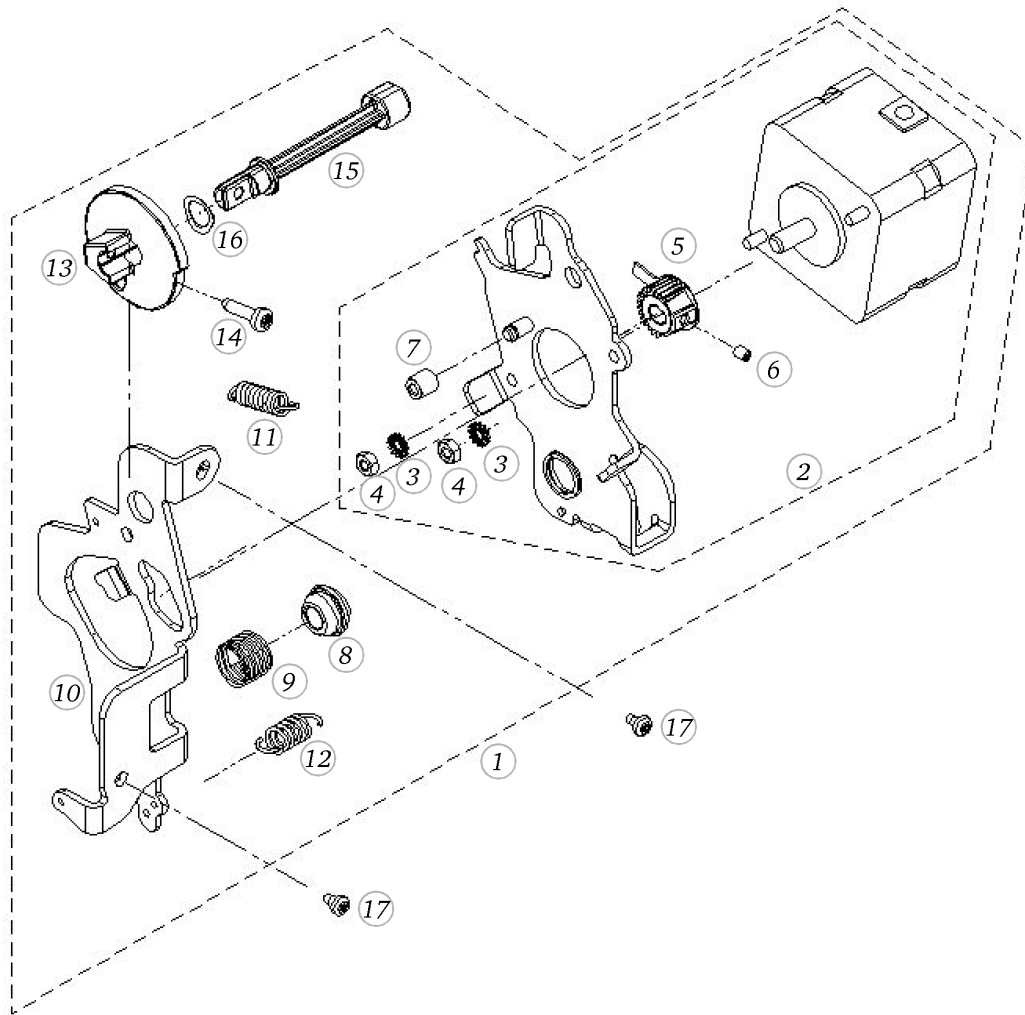

BERNINA aurora 430

Feed dog unit

Pos	Item number	Description
28	0049695100	ECCENTRIC SHAFT
29	23501753++	Circlip For Shafts d1 5 DIN6799 - BN809 Art-No.1284665
30	0011695002	Steel Ball G40 D4 DIN5401 - BN869 Art-No. 1316281
31	0049975000	BEARING
32	0078865033	Socket Pan Head Thread Forming Screws M3x6 DIN7500 - BN13916 Art-No. 2027534
33	0078905000	SPRING
34	0078865043	Socket Pan Head Thread Forming Screws M4x10 DIN7500 - BN13916 Art-No. 2027593

BERNINA aurora 430

Stitch length motor

Pos	Item number	Description
1	0311477100	STITCH LENGHT ASM
2	0311467000	SM WITH SUPPORT CPL
3	23350353++	SERRATED WASHER 3.2X6X0.4
4	22502313++	HEXAGONAL NUT
5	0078187000	PINION CPL.
6	0078665031	Hexalobular Socket Set Screws M3x4 ISO 4026 - BN11493 Art-No. 3060200
7	0078815000	Absorber
8	0078545000	Bearing
9	0078565000	SPRING
10	0088295200	SUPPORT SHEET
11	25629203++	Spring
12	0306905000	Spring
13	0306755000	Adjusting Cam
14	0078865036	Socket Pan Head Thread Forming Screws M3x12 DIN7500 - BN13916 Art-No. 2027569
15	0310465000	Rotational Connector
16	0089595010	Curved Spring Washer 7.2/10.2x02
17	0078865043	Socket Pan Head Thread Forming Screws M4x10 DIN7500 - BN13916 Art-No. 2027593