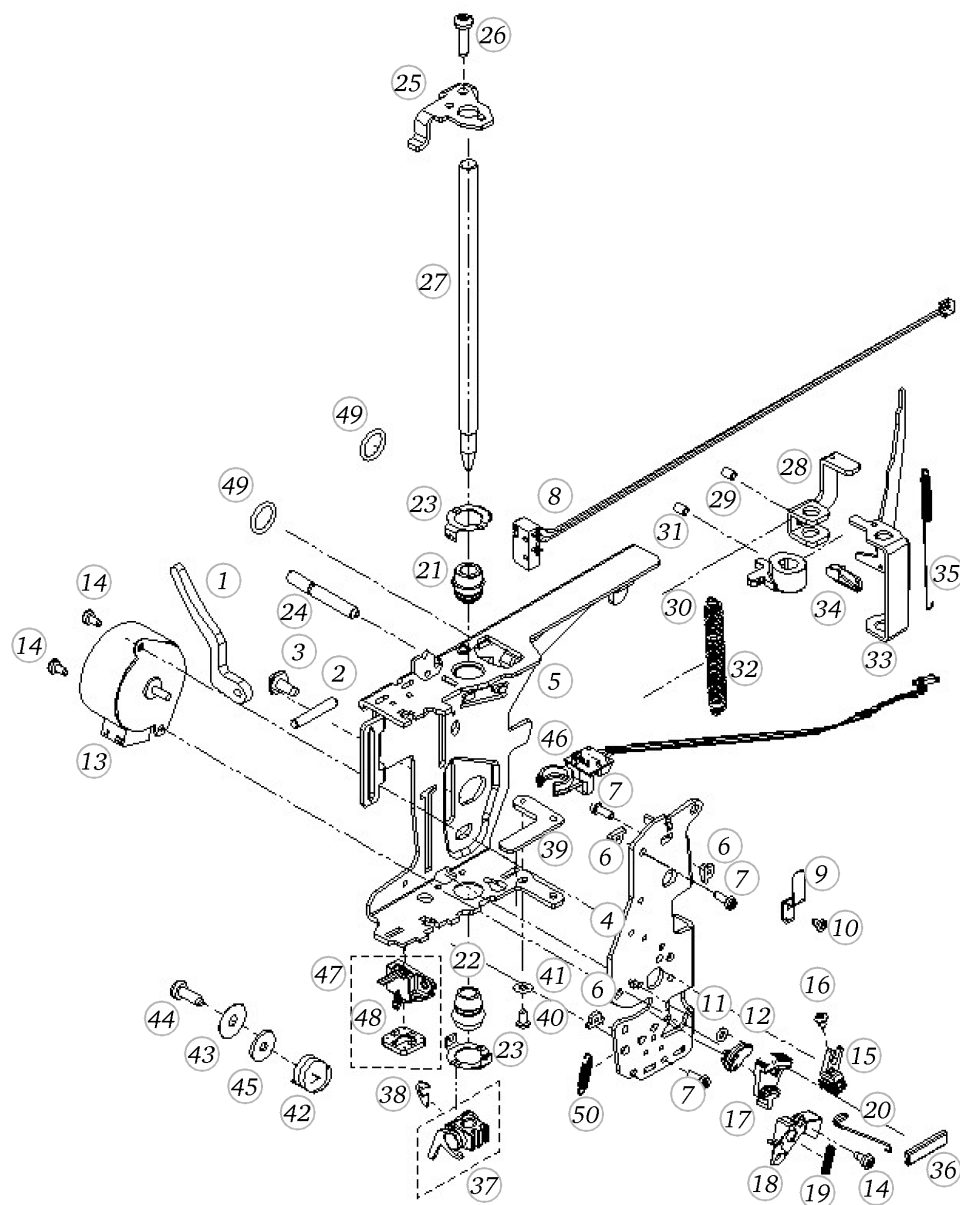

Headplate

Pos	Item number	Description
1	0075685300	LIFTING LEVER
2	0082255008	PIN D 4.0X24
3	0078885043	Button Head Screw Torx Dt M4x10
4	0310765000	SWING PLATE - FRONT
5	0310757200	SWING PLATE - BACK CPL
6	0023355000	Special Nut M3
7	0077525032	Head Cap Screw Torx M3x8 ISO 14580 - BN4850 Art-No. 1145932
8	0087677205	MICRO SWITCH WITH CABEL CPL.
9	0312295000	CLAMPING YOKE
10	0078865021	Socket Pan Head Thread Forming Screws M2.5 x 4
11	0030735005	O-ring Seal D3/d1.5 70±5 IRHD NBR 70,5 / 5 P DIN3771
12	0315215000	Clip
13	0078355006	STEPPING MOTOR
14	0078865033	Socket Pan Head Thread Forming Screws M3x6 DIN7500 - BN13916 Art-No. 2027534
15	0311125000	Z-Z-PINION
16	0032465031	Socket Button Head Screws M3x 5 ISO 7380-1 - BN6404 Art-No. 3148113
17	0300895001	ZZ-SEGMENT
18	0049065100	ZZ SUPPORT
19	0303595000	Spring
20	0303445000	SPRING
21	0088105000	CALOTTE BUSHING MACHINED
22	0088105101	Calotte Bushing Machined
23	0048875000	Clasp
24	0087145001	BOLT
25	0310775000	CLAMPING SHOE
26	0078865045	Socket Pan Head Thread Forming Screws M4x16 DIN7500 - BN13916 Art-No. 2027615
27	0087335000	PRESSER FOOT BAR 157.5
28	0089225000	LEVER