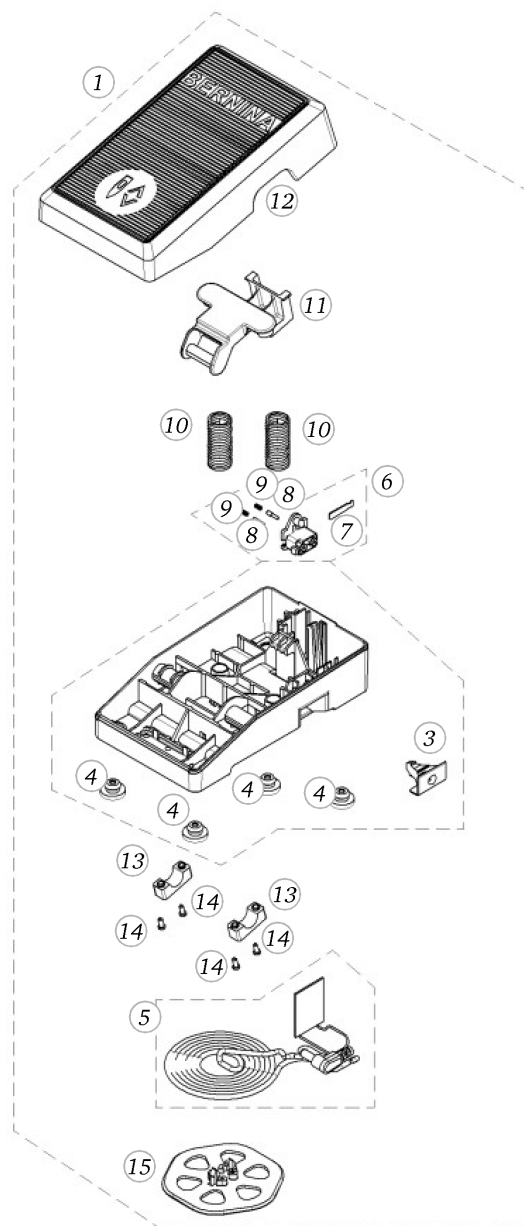

BERNINA aurora 430

Foot Control

Pos	Item number	Description
4	0079887501	FOOT CONTROLLER CLASSIC-LV1
1	1046637000	Foot Controller with Back Kick
3	0082655000	HOLDER
4	0026985001	Foot
5	0082957100	FOOT CONTROL CABLE SET
6	0026437000	Slidegate Valve Of Cpl.
7	325278030+	CONTACT PLATE
8	325355031+	TRACER PIN
9	25503303++	PRESSURE SPRING
10	25570103++	PRESSURE SPRING
11	325371030+	PRESSURE YOKE
12	0026457204	Footstep Disk Housing Cpl Footstep NCS (CLASSIC) Housing NCS
13	0026515002	Bride
14	20302323++	CYL. SCREW
15	0079875201	Wire Plate