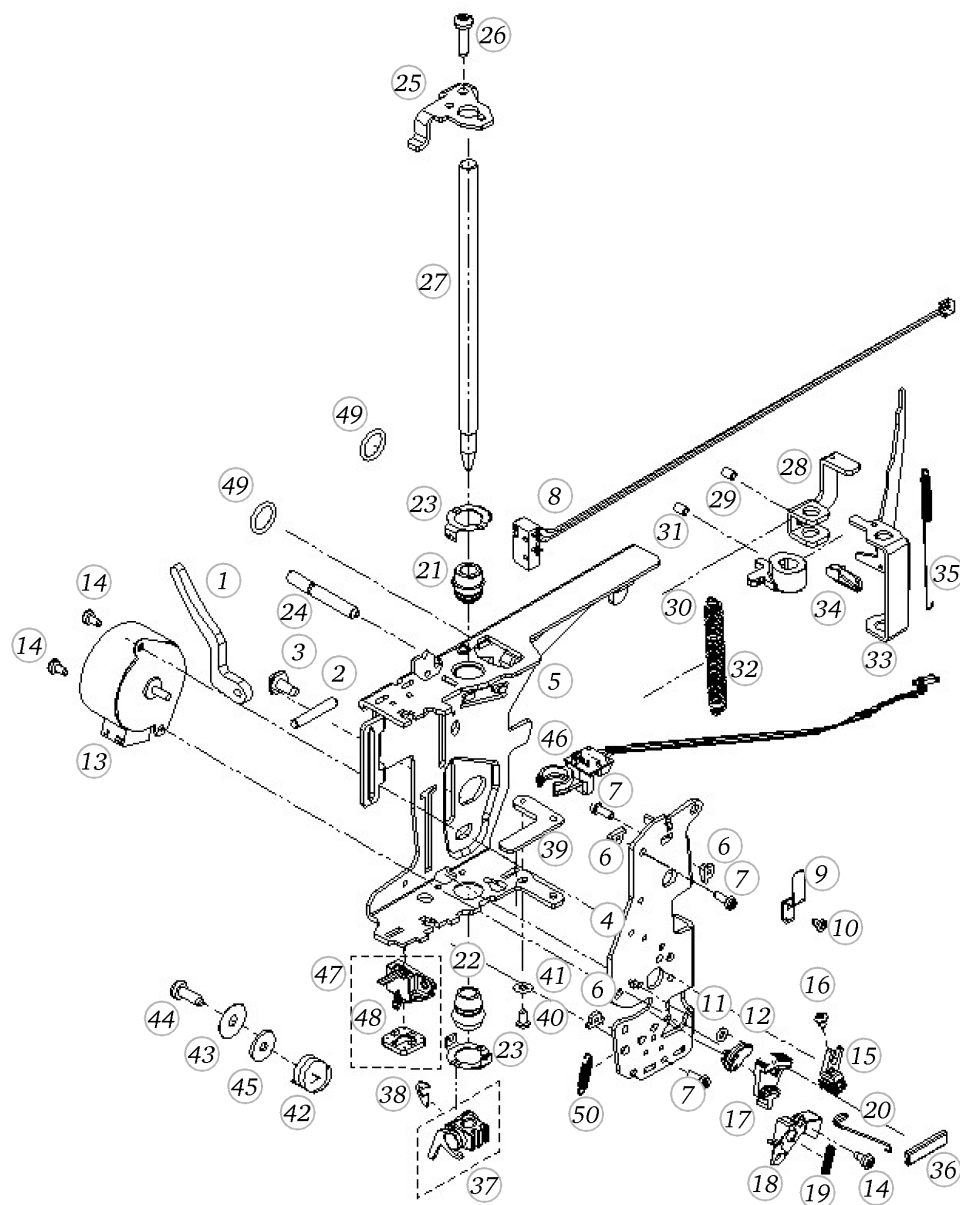

Headplate

Pos	Item number	Description
29	0078665041	Hexalobular Socket Set Screws M4x4 ISO 4026 - BN11493 Art-No. 3060207
30	0089247100	PRESSER BAR GUIDE CPL
31	0078665043	Hexalobular Socket Set Screws M4x6 ISO 4026 - BN11493 Art-No. 3060208
32	0311665000	Tension Spring
33	0310635000	ENGAGING LEVER
34	0306255000	Cap
35	0303585100	Spring
36	0302045000	Slideway
37	0011177101	Clamp piece cpl.
38	0089325000	Safety Plate
39	0049075000	ADJUSTING ARM
40	0032465110	Socket Button Head Screws M3x 6 ISO 7380-1 - BN6404 Art-No. 1982990
41	22950713++	WASHER 3.2 X 7 X 0.5
42	0311655000	PRESSURE SPRING
43	0089255017	Shim Ring 4/16x0.5 Bn748
44	0078865044	Socket Pan Head Thread Forming Screws M4x12 DIN7500 - BN13916 Art-No. 2027607
45	22954313++	Washer d4.2xD14xs1.5
46	0159787202	PRINT BUTTONHOLE SENSOR
47	0314987300	PHONE JACK ADD-ON
48	0314735000	PHONE JACK ADAPTER
49	0030735100	o-ring seal D10.82/d1.78 70ShoreA EPDM schwefelvernetzt D
50	25625203++	Tension Spring Dm=2,90 L0=10,30 d=0,30