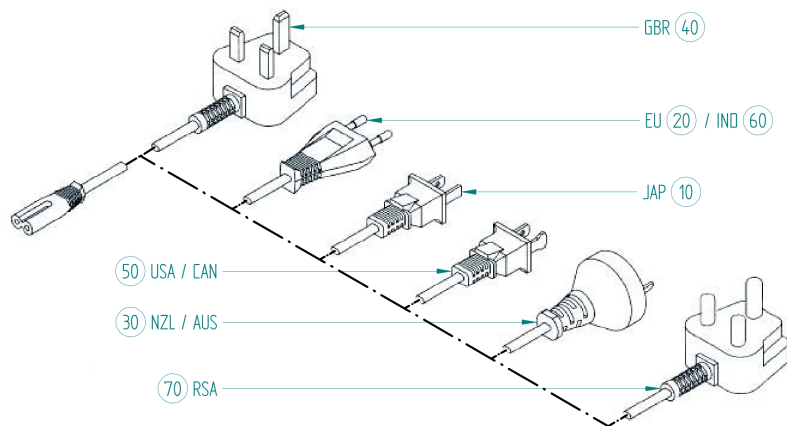

BERNINA aurora 430

Power Plug

Pos	Item number	Description
10	0079287004	Power Cord Cpl. Japan
20	0079287303	Power Cord Cpl. Europe
30	0079287002	Power Cord Cpl. New Zealand / Australia
40	0079287001	Power Cord Cpl. Great Britain
50	0079287300	Power Cord Cpl. USA / CAN
60	0079287000	Power Cord India
70	0079287405	Power Cord Cpl. South Africa