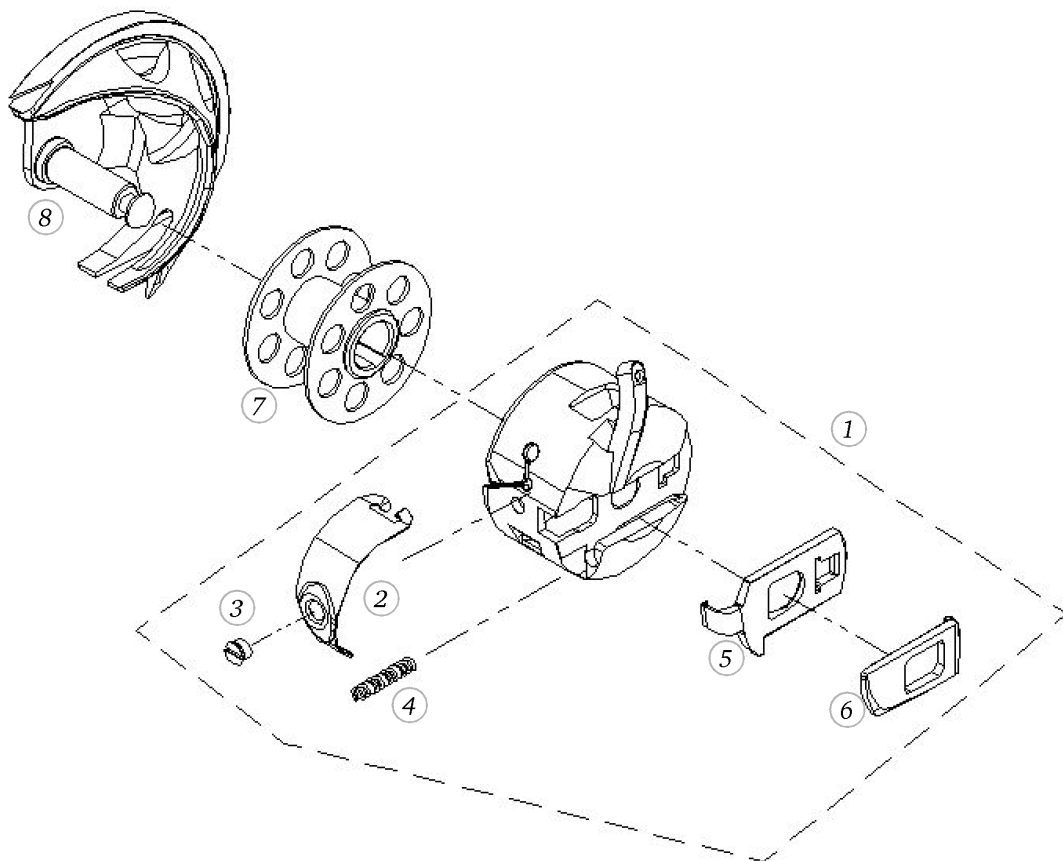

Pos	Item number	Description
4	0015347800	BOBBIN CASE CPL. NICKEL
1	0015347250	bobbin case cpl. bobbin case hinge nickle platet YS
2	317006333+	BOBBIN CASE SPRING
3	317007030+	SCREW
4	25512503++	SPRING
5	0005685200	BOBBIN CASE HINGE NICKEL PLATE
6	0005695100	BOBBIN CASE HINGE NICKEL PLATED
7	0015367200	BOBBIN
7	0015367300	bobbin
8	0302065400	CB-HOOK