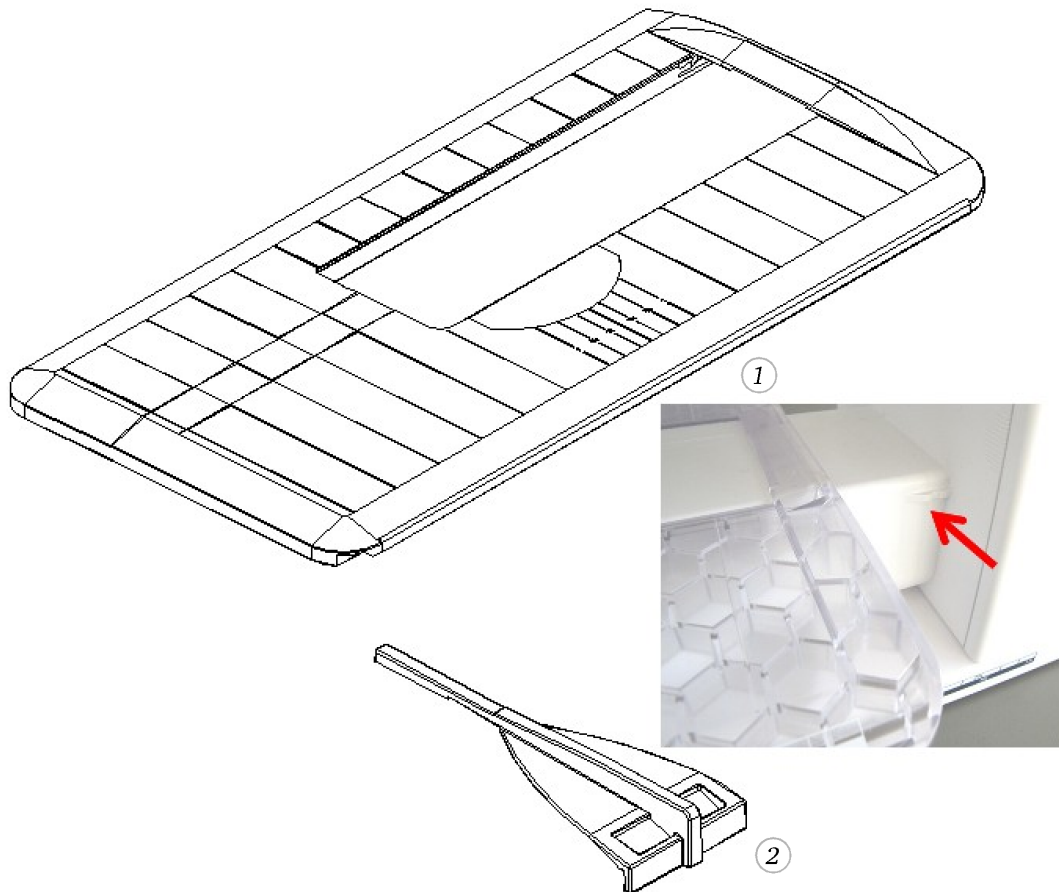

BERNINA aurora 430

Knee lifter (FHS) Free Hand system

Pos	Item number	Description
1	0308607000	FHS BEARING SHEET CPL
2	0078865046	Socket Pan Head Thread Forming Screws M4x20 DIN7500 - BN13916 Art-No. 3070342
3	0310607000	CONNECTING STRAP CPL
4	22951923++	Flat Washer d3.2/D 7xs0.5
5	0308885000	SEESAW
6	23500853++	Circlips For Shafts d1 2.3 DIN6799 - BN809 Art- No.1284630
7	0016357700	Knee Lifter Lever Cpl.
8	22954683++	Flat Washer M4 DIN 433 - BN726 Art-No. 1269577
9	0082255003	CYLINDRICAL PIN Ø5-h8x16
10	0078885043	Button Head Screw Torx Dt M4x10
11	0077675100	Eccentric
12	0078865044	Socket Pan Head Thread Forming Screws M4x12 DIN7500 - BN13916 Art-No. 2027607
13	0078905000	SPRING

BERNINA aurora 430

Sewing platform (Prod. 2004 - 2011)

Prod. 2004 - 2011

Pos	Item number	Description
1	0310735201	SEWING TABLE TRANSPARENT
2	0307267001	SEAM GUIDE CPL OPTIMA

BERNINA aurora 430

Sewing platform (Prod. 2011 ->)