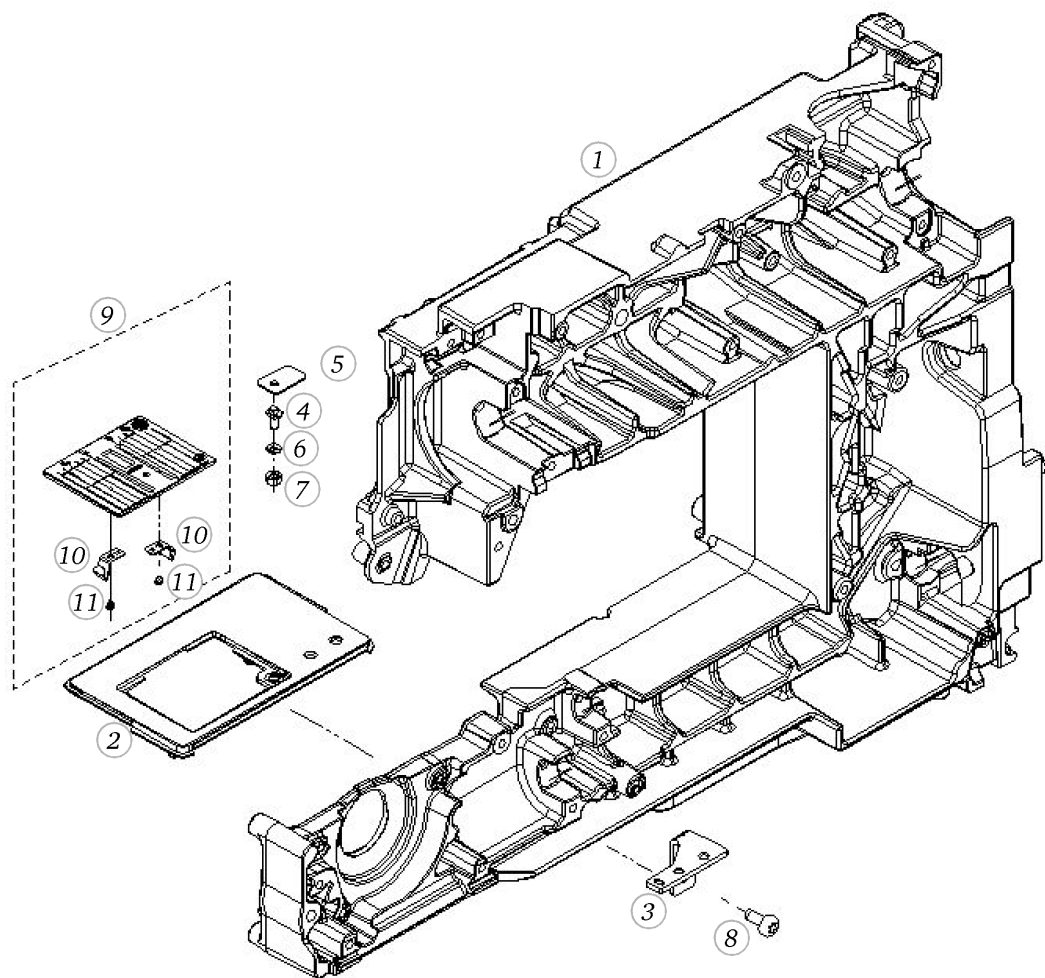

Spare Parts

BERNINA aurora 430

BERNINA aurora 430

Chassis (Inch)

Pos	Item number	Description
1	0309645100	CHASSIS MACHINED
2	0300975101	STITCH PLATE FRAME
3	0310295100	METAL SUPPORT
4	0026045200	SPECIAL BOLT
5	0010475101	PRESSURE PLATE
6	23225753++	Curved Spring Washers M3 DIN 137 A - BN795 Art-No. 1280317
7	22502313++	HEXAGONAL NUT
8	0078865043	Socket Pan Head Thread Forming Screws M4x10 DIN7500 - BN13916 Art-No. 2027593
9	0310507001	STITCHPLATE/STANDARD C
10	0078755200	Clip
10	0078755300	Clip
11	20500223++	Slotted Machine Screw M2x1.8 nickel-plated

Base plate

Pos	Item number	Description
1	0310057000	BASEPLATE ASSEM
2	0003445000	RUBBER FOOT
3	0316125200	INSULATION MAT
4	0309165300	BASEPLATE COVER
5	0329905022	Delta Pt Round Washer Head Screw With Torx 3x 8
6	0003597000	Adjusting Nut Cpl
7	0078865054	SCREW TORX DUOTAPTITE